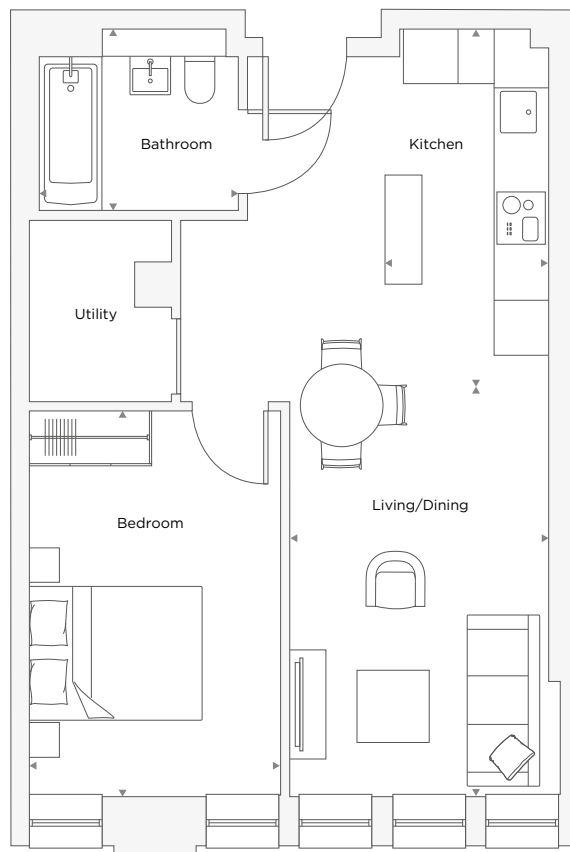

APARTMENT C5.06

1 Bedroom

Total Area 48.2² / 518.8 ft²

Living/Dining Room	3.09 m X 4.87 m	10' 2" X 15' 12"
Kitchen	1.80 m X 3.58 m	5' 11" X 11' 9"
Bedroom 1	4.25 m X 2.76 m	13' 11" X 9' 1"
Bathroom	2.20 m X 2.00 m	7' 3" X 6' 7"