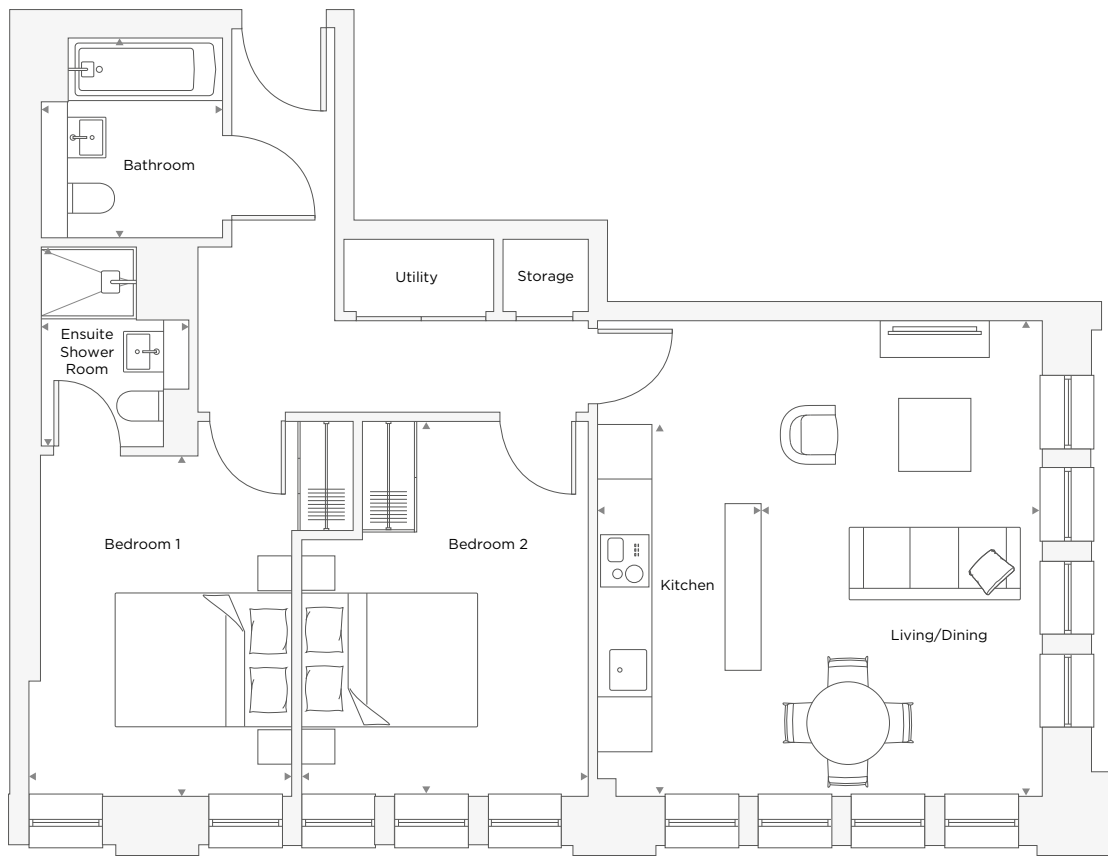

THE COCOA WORKS

APARTMENT C5.05

2 Bedroom

Total Area 71.0 m² / 764.2 ft²

Living/Dining Room	3.09m X 4.89 m	10' 2" X 13' 5"
Kitchen	1.80 m X 4.09 m	5' 11" X 13' 5"
Bedroom 1	3.75 m X 2.89 m	12' 4" X 9' 6"
Ensuite	2.20 m X 1.62 m	7' 3" X 5' 4"
Bedroom 2	4.13 m X 3.17 m	13' 7" X 10' 5"
Bathroom	2.20 m X 2.00 m	7' 3" X 6' 7"

Floor plans are not to scale. Measurements are approximate and for guidance only.