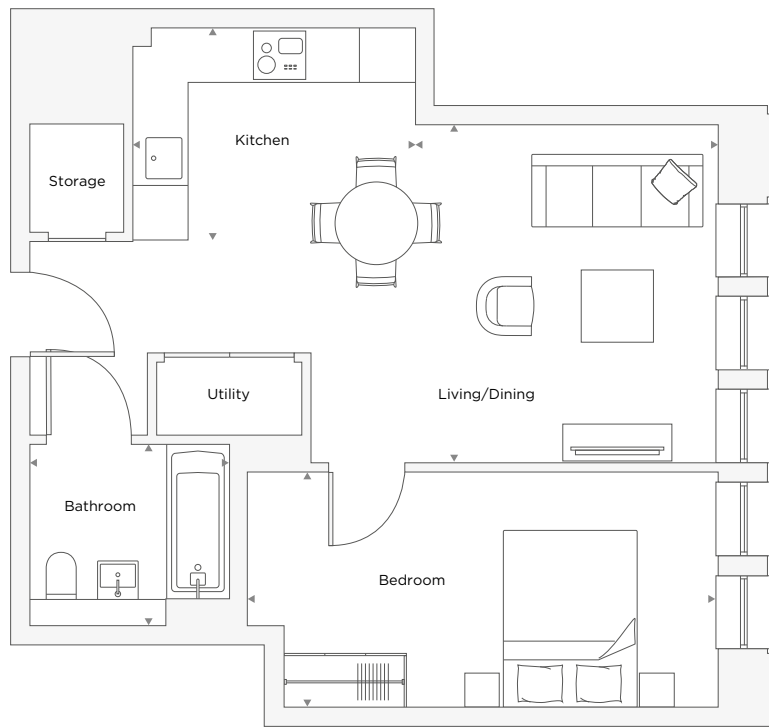

# APARTMENT C5.04

1 Bedroom

Total Area 49.5 m<sup>2</sup> / 532.8 ft<sup>2</sup>

Living/Dining Room	3.33 m x 3.72 m	10' 11" X 12' 2"
Kitchen	3.11 m X 2.35 m	10' 2" X 7' 9"
Bedroom 1	5.18 m X 2.59 m	17' 0" X 8' 6"
Bathroom	2.20 m X 2.00 m	7' 3" X 6' 7"