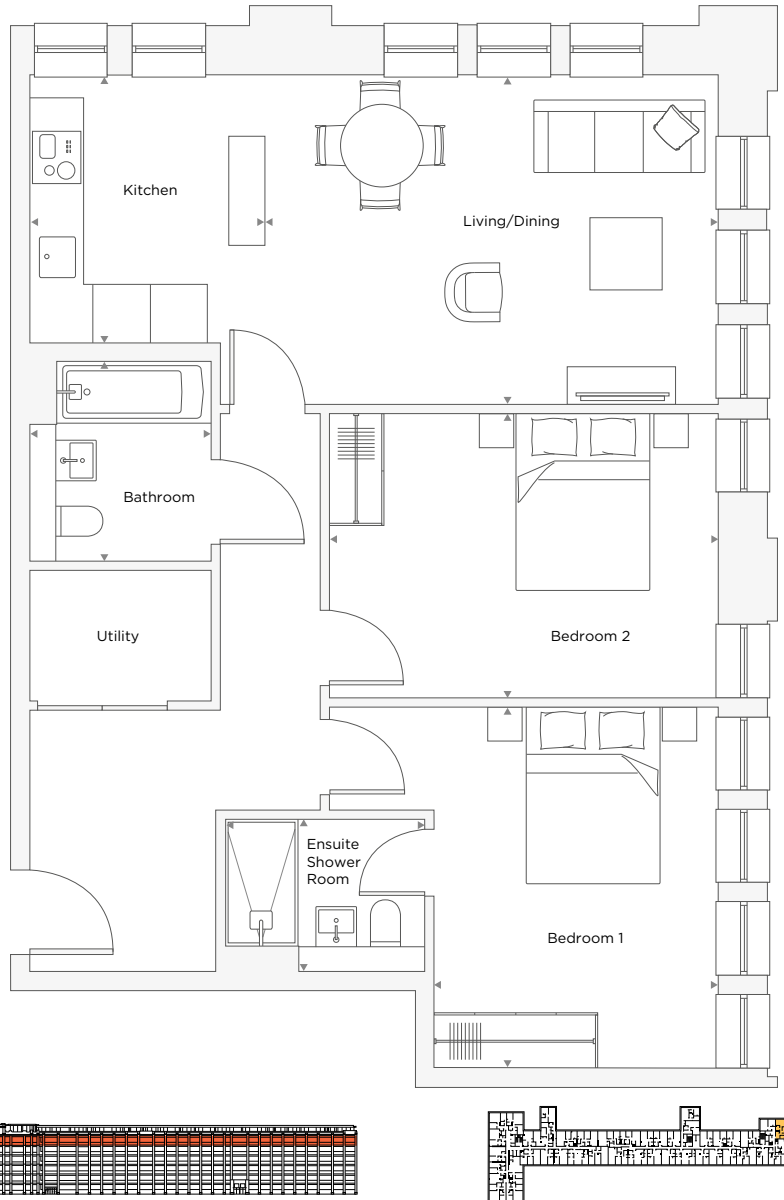

APARTMENT C5.03

2 Bedroom

Total Area 78.3 m² / 842.8 ft²

Living/Dining Room	4.99 m X 3.63 m	24' 10" X 11' 11"
Kitchen	2.59 m X 2.95 m	8' 6" X 9' 8"
Bedroom 1	3.98 m X 3.12 m	13' 1" X 10' 3"
Ensuite	2.20 m X 1.68 m	7' 3" X 5' 6"
Bedroom 2	4.28 m X 3.13 m	14' 1" X 10' 3"
Bathroom	2.20 m X 2.00 m	7' 3" X 6' 7"