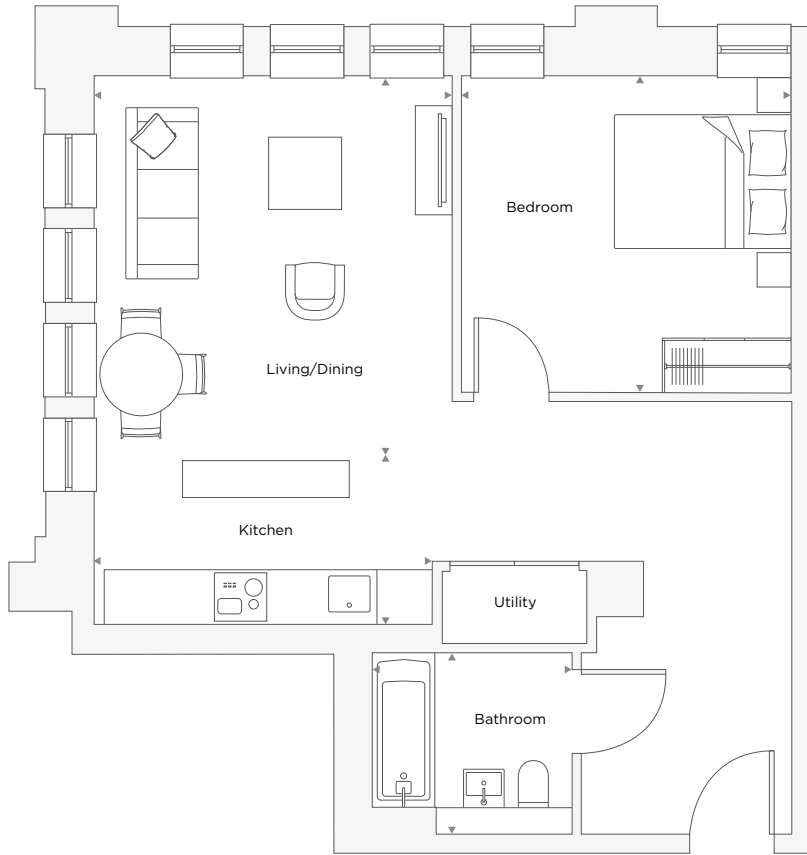

APARTMENT C5.02

1 Bedroom

Total Area 57.4 m² / 617.9 ft²

Living/Dining Room	4.25 m X 3.94 m	19' 10" X 12' 11"
Kitchen	3.72 m X 1.80 m	12' 2" X 5' 11"
Bedroom 1	3.63 m X 3.49 m	11' 11" X 11' 5"
Bathroom	2.20 m X 2.00 m	7' 3" X 6' 7"