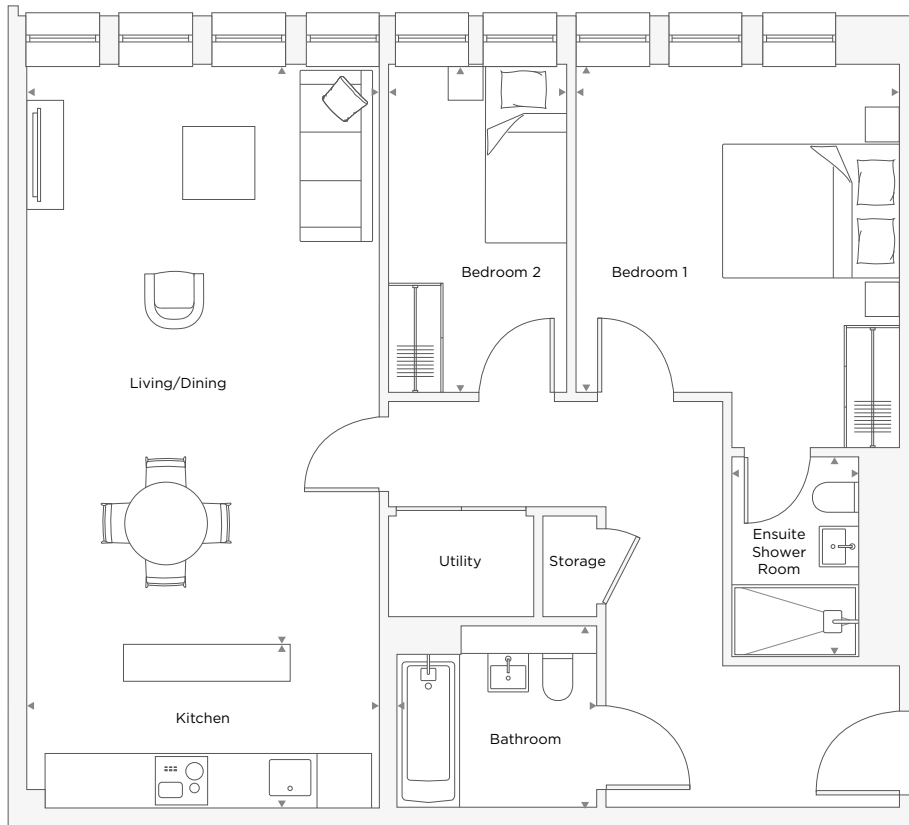

# APARTMENT C5.01

2 Bedroom

Total Area 78.8 m<sup>2</sup> / 838.1 ft<sup>2</sup>

Living/Dining Room	3.88 m X 6.39 m	12' 9" X 20' 12"
Kitchen	3.88 m X 1.80 m	12' 9" X 5' 11"
Bedroom 1	4.22 m X 3.55 m	13' 10" X 11' 8"
Ensuite	2.20 m X 1.40 m	7' 3" X 4' 7"
Bedroom 2	3.61 m X 1.96 m	11' 10" X 6' 5"
Bathroom	2.20 m X 2.00 m	7' 3" X 6' 7"