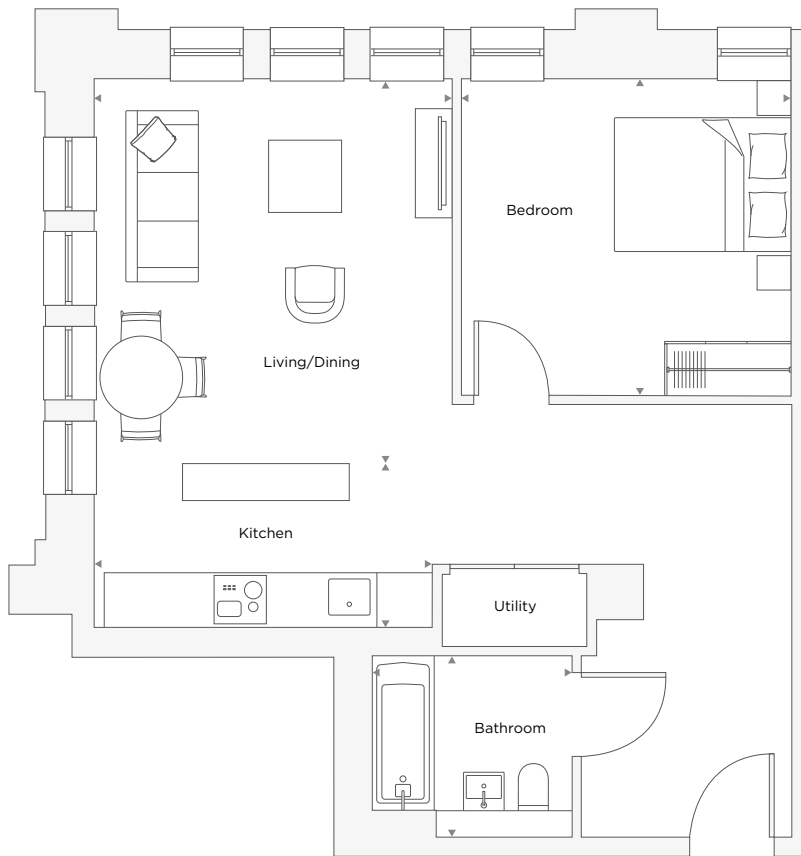

APARTMENT C4.02

1 Bedroom

Total Area 57.4 m² / 617.9 ft²

Living/Dining Room	4.25 m X 3.94 m	13' 11" X 12' 11"
Kitchen	3.72 m X 1.80 m	12' 2" X 5' 11"
Bedroom 1	3.63 m X 3.49 m	11' 11" X 11' 5"
Bathroom	2.20 m X 2.00 m	7' 3" X 6' 7"