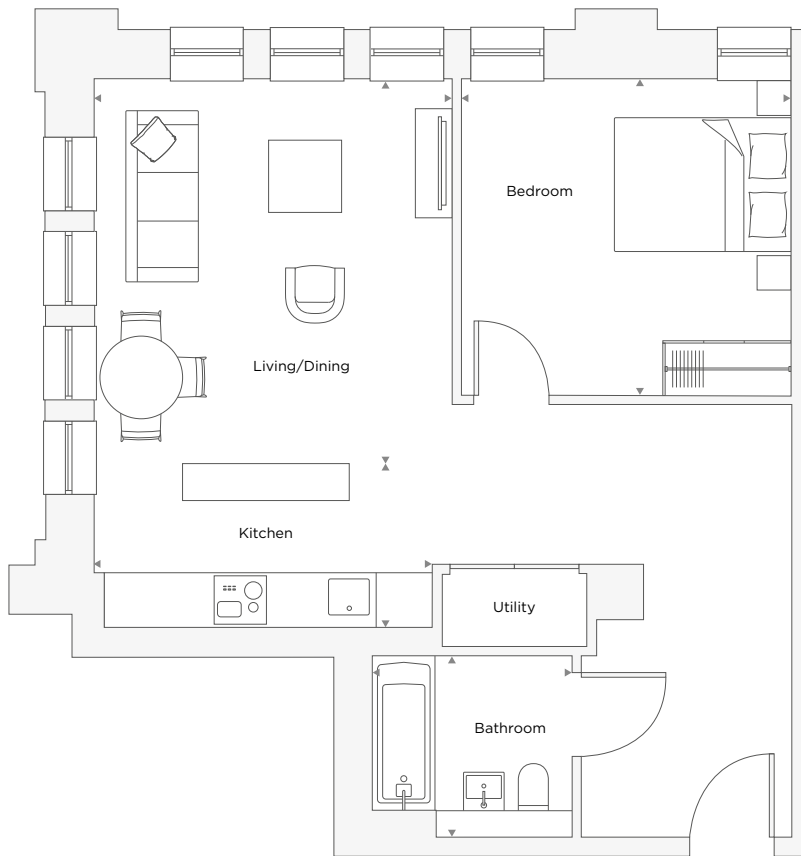

APARTMENT C3.02

1 Bedroom

Total Area 57.4 m² / 617.9 ft²

Living/Dining Room	3.94 m X 4.25 m	19' 10" X 12' 11"
Kitchen	3.72 m X 1.80 m	5' 11" X 12' 2"
Bedroom 1	3.63 m X 3.49 m	11' 11" X 11' 5"
Bathroom	2.20 m X 2.00 m	7' 3" X 6' 7"