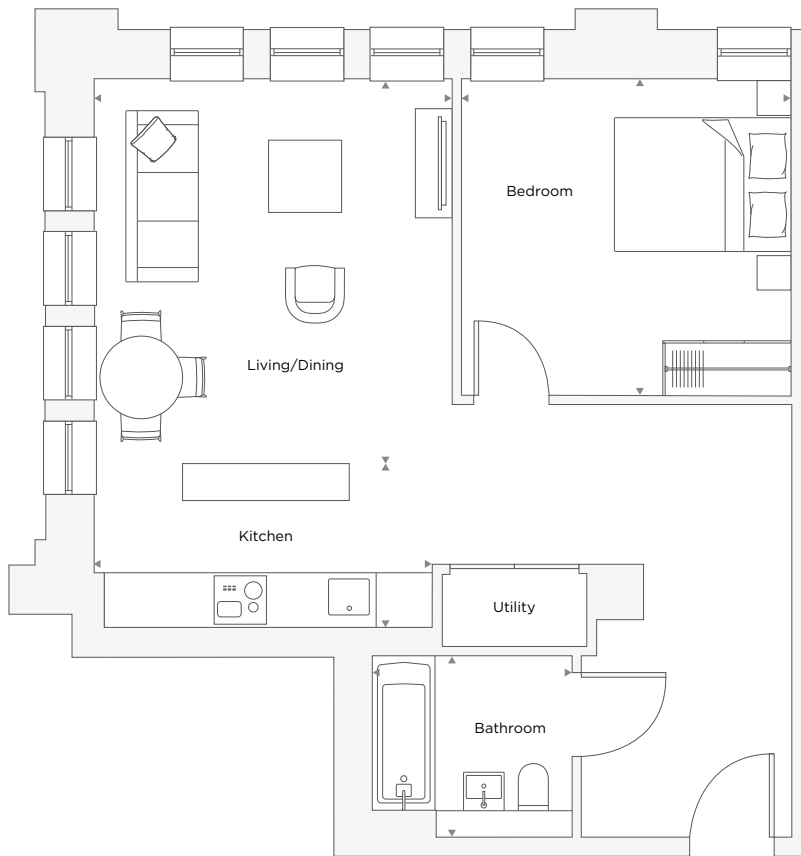

APARTMENT C2.02

1 Bedroom

Total Area 57.4 m² / 617.9 ft²

Living/Dining Room	3.94 m X 4.25 m	12' 11" X 13' 11"
Kitchen	3.72 m X 1.80 m	12' 2" X 5' 11"
Bedroom 1	3.63 m X 3.49 m	11' 11" X 11' 5"
Bathroom	2.20 m X 2.00 m	7' 3" X 6' 7"