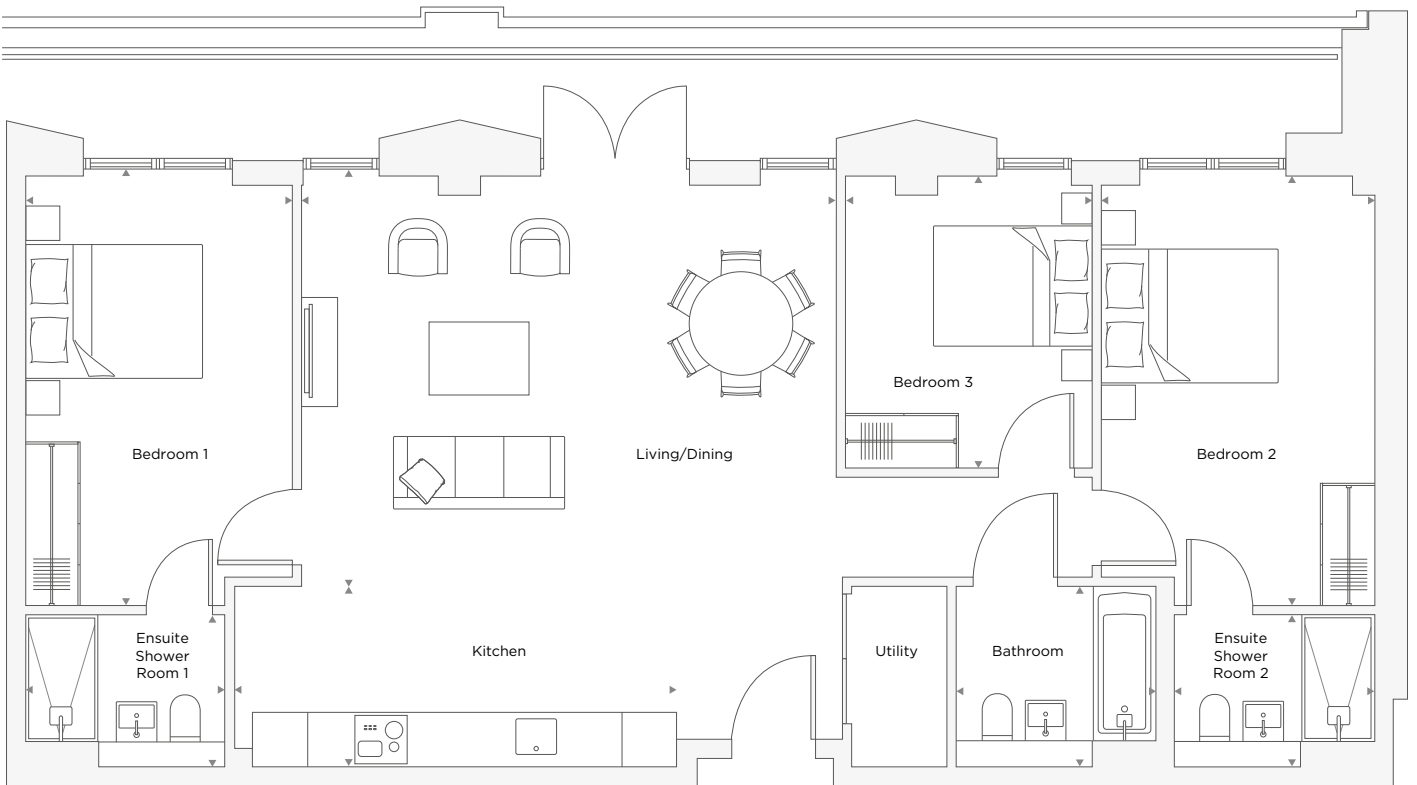

APARTMENT B6.10

3 Bedroom

Total Area 97.6 m² / 1,050.6 ft²

Living/Dining Room	5.89 m X 4.42 m	19' 4" X 14' 6"
Kitchen	4.89 m X 1.99 m	6' 6" X 16' 1"
Bedroom 1	4.73 m X 2.94 m	15' 6" X 9' 8"
Ensuite 1	1.68 m X 2.20 m	5' 6" X 7' 3"
Bedroom 2	4.73 m X 3.01 m	15' 6" X 9' 11"
Ensuite 2	1.68 m X 2.21 m	5' 6" X 7' 3"
Bedroom 3	3.21 m X 2.72 m	10' 6" X 8' 11"
Bathroom	1.99 m X 2.20 m	6' 6" X 7' 3"