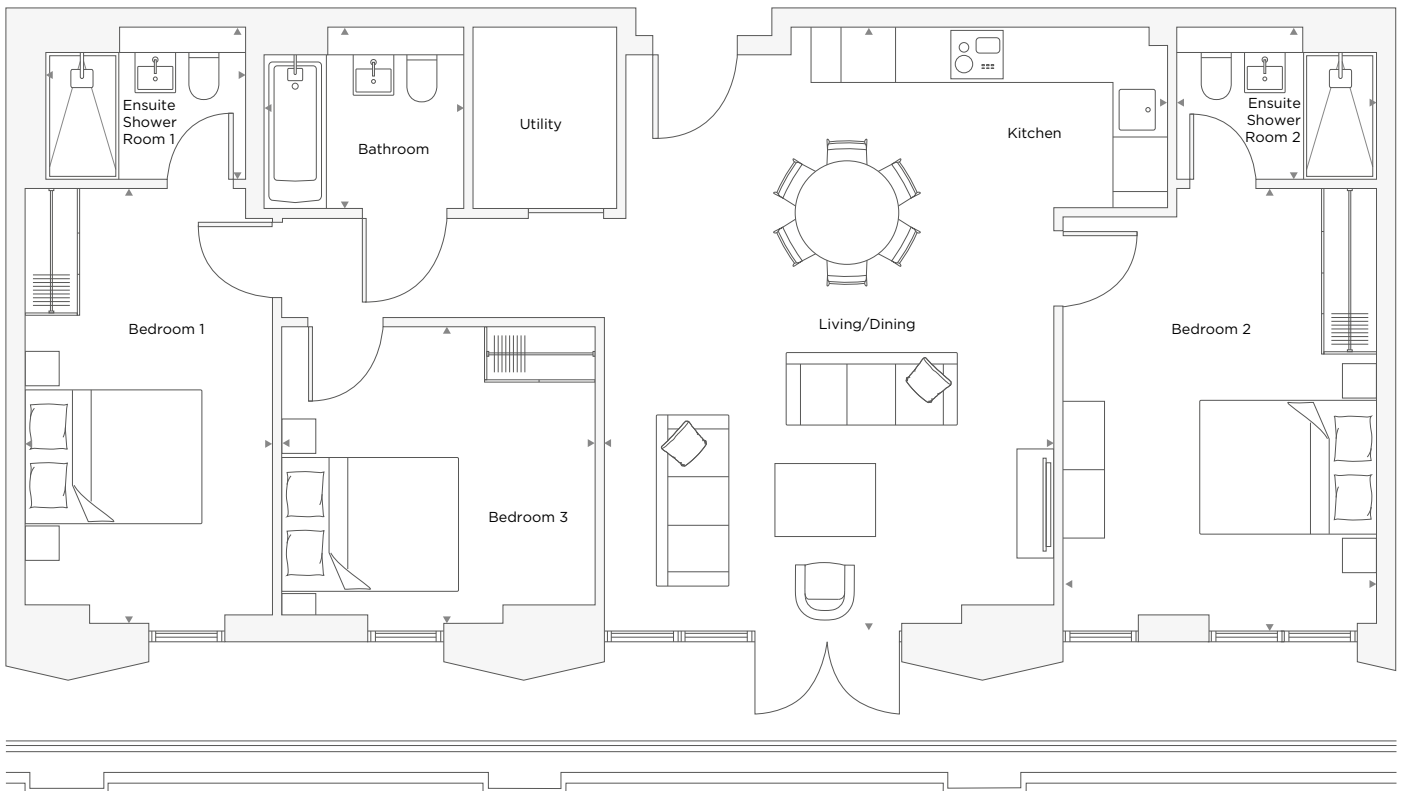

APARTMENT B6.03

3 Bedroom

Total Area 98.4 m² / 1,059.2 ft²

Living/Dining/Kitchen	4.95 m X 6.57 m	16' 3" X 21' 7"
Bedroom 1	4.79 m X 3.45 m	15' 9" X 11' 4"
Ensuite 1	1.67 m X 2.20 m	5' 6" X 7' 3"
Bedroom 2	4.79 m X 2.72 m	15' 9" X 8' 11"
Ensuite 2	1.67 m X 2.20 m	5' 6" X 7' 3"
Bedroom 3	3.45 m X 3.26 m	11' 4" X 10' 8"
Bathroom	2.20 m X 2.00 m	7' 3" X 6' 7"