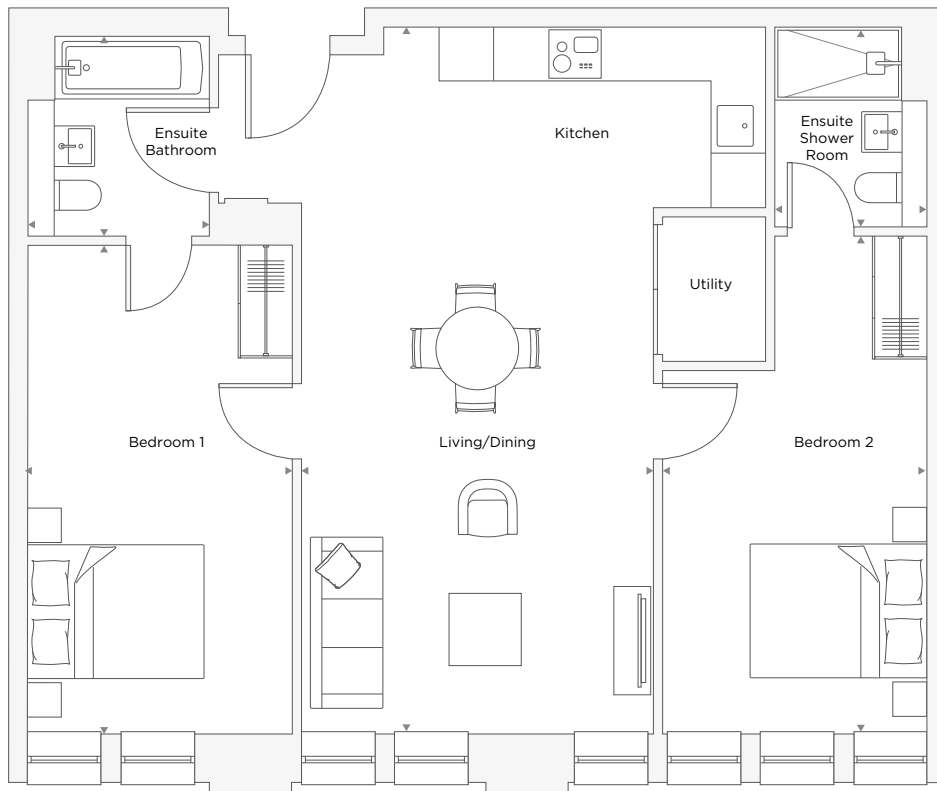

APARTMENT B4.15

2 Bedroom

Total Area 76.3 m² / 821.3 ft²

Living/Dining/Kitchen	3.87 m X 7.78 m	12' 8" X 25' 6"
Bedroom 1	5.38 m X 2.92 m	17' 8" X 9' 7"
Ensuite	2.20 m X 1.68 m	7' 3" X 5' 6"
Bedroom 2	5.48 m X 2.91 m	17' 12" X 9' 7"
Bathroom	2.20 m X 2.00m	7' 3" X 6' 7"