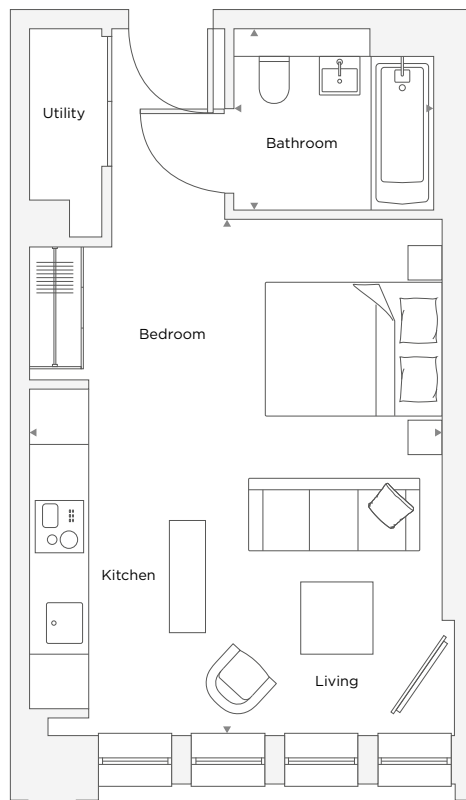

# APARTMENT B0.12

Studio

Total Area 35.5 m<sup>2</sup> / 382.6 ft<sup>2</sup>

Living/Dining/Kitchen  
Bathroom

4.54 m X 5.68 m  
2.20 m X 2.00 m

14' 11" X 18' 8"  
7' 3" X 6' 7"