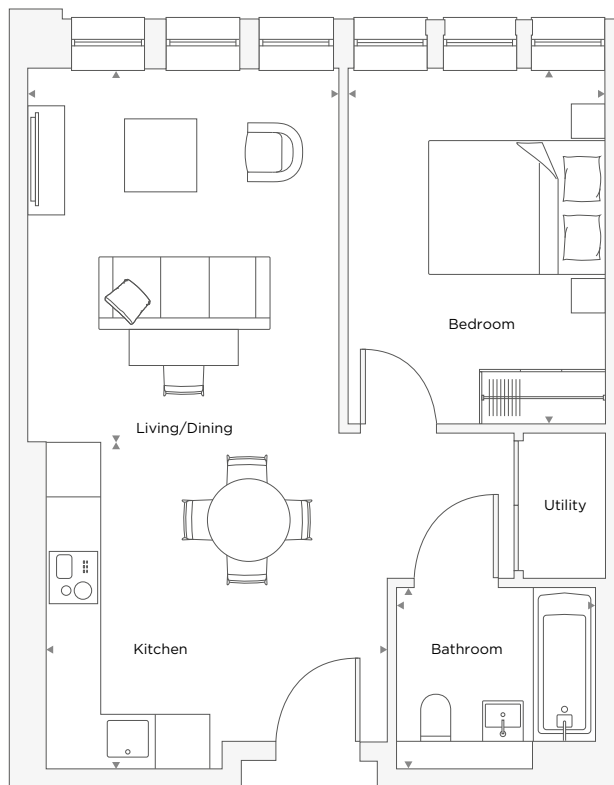

APARTMENT B0.03

1 Bedroom

Total Area 48.4 m² / 521.0 ft²

Living/Dining Room	4.11 m X 3.42 m	13' 6" X 11' 3"
Kitchen	1.93 m x 3.60 m	6' 4" X 11' 10"
Bedroom 1	3.91 m X 2.83 m	12' 10" X 9' 3"
Bathroom	2.00 m X 2.20 m	6' 7" X 7' 3"