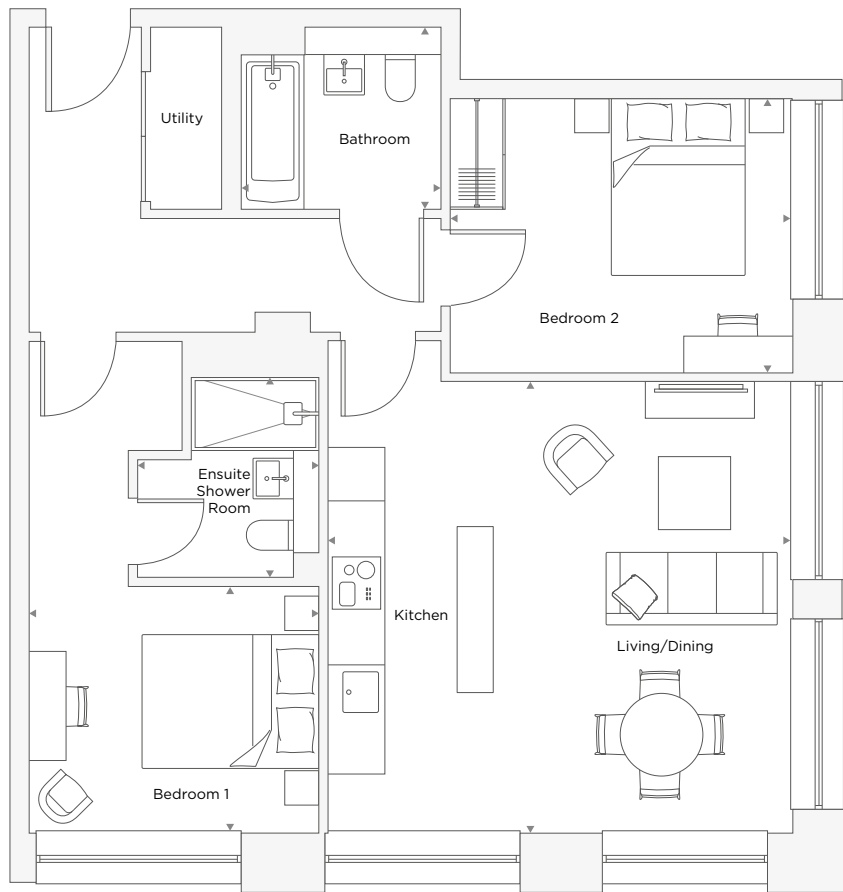

THE COCOA WORKS

APARTMENT A4.17

2 Bedroom

Total Area 71 m² / 764.2 ft²

Living/Dining/Kitchen	4.97 m X 5.12 m	16' 4" X 16' 10"
Bedroom 1	5.42 m X 3.19 m	17' 9" X 10' 6"
Ensuite	2.00 m X 2.20 m	7' 3" X 6' 7"
Bedroom 2	3.02 m X 3.77 m	9' 11" X 12' 4"
Bathroom	2.00 m X 2.20 m	6' 7" X 7' 3"

Floor plans are not to scale. Measurements are approximate and for guidance only.