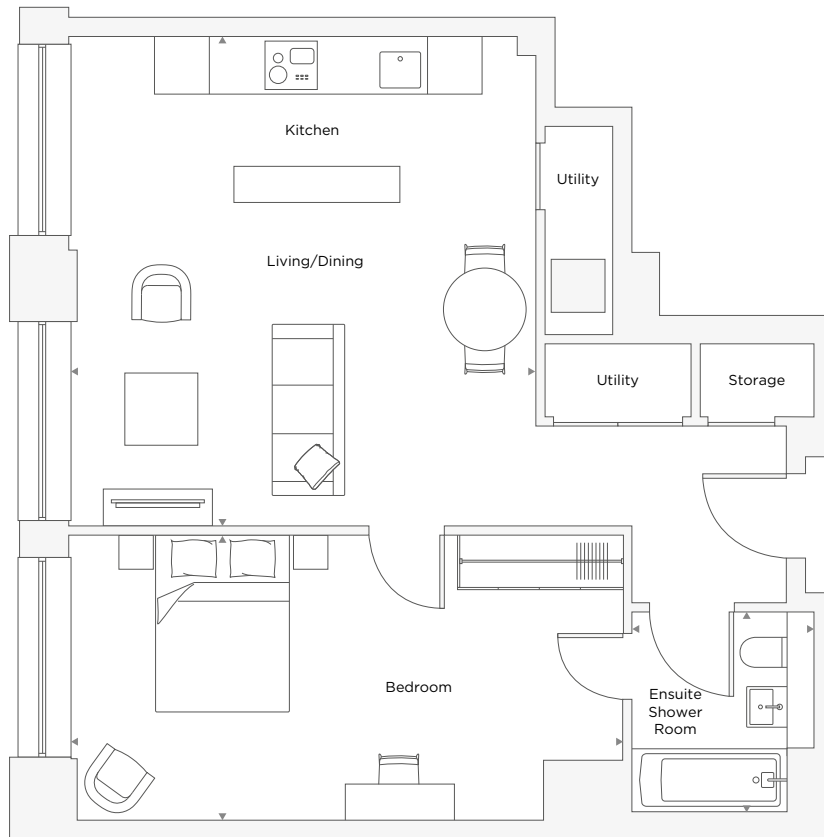

THE COCOA WORKS

APARTMENT A2.13

1 Bedroom

Total Area 61.1 m² / 657.7 ft²

Living/Dining/Kitchen	5.39 m X 5.15 m	17' 8" X 16' 11"
Bedroom	3.15 m X 6.11 m	10' 4" X 20' 1"
Ensuite	2.20 m X 2.00 m	7' 3" X 6' 7"

Floor plans are not to scale. Measurements are approximate and for guidance only.