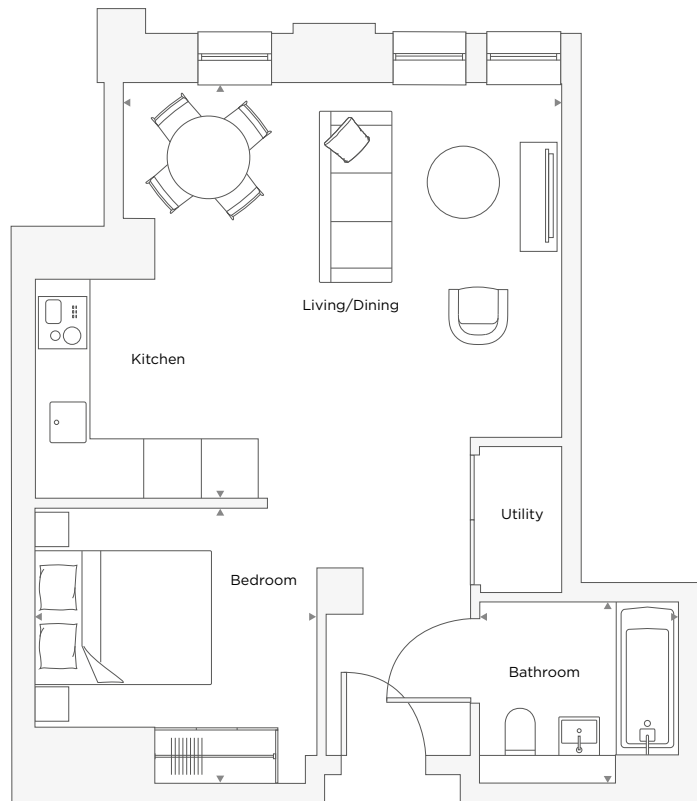

APARTMENT A2.10

1 Bedroom

Total Area 43.6 m² / 469.3 ft²

Living/Dining/Kitchen	4.58 m X 4.84 m	15' 0" X 15' 11"
Bedroom	3.03 m X 2.98 m	9' 11" X 9' 9"
Bathroom	2.00 m X 2.20 m	6' 7" X 7' 3"