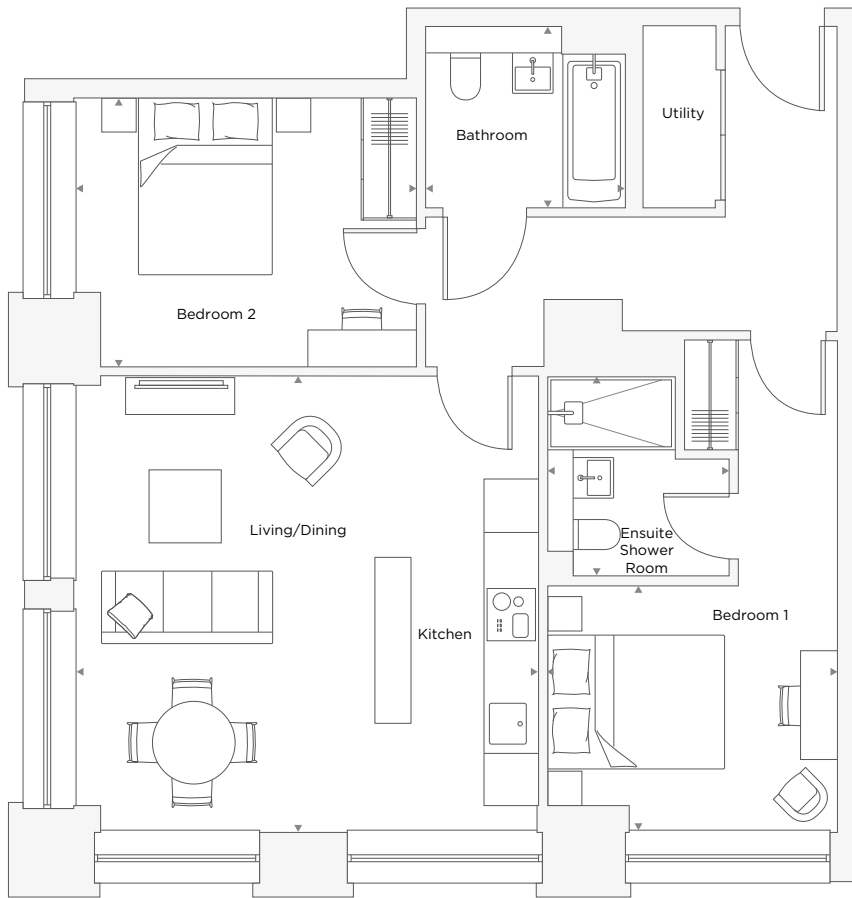

THE COCOA WORKS

APARTMENT A0.13

2 Bedroom

Total Area 70.5 m² / 758.9 ft²

| | | |
|-----------------------|-----------------|------------------|
| Living/Dining/Kitchen | 4.95 m X 5.13 m | 16' 3" X 16' 10" |
| Bedroom 1 | 5.15 m X 2.71 m | 16' 11" X 8' 11" |
| Ensuite 1 | 2.00 m X 2.20 m | 6' 7" X 7' 3" |
| Bedroom 2 | 3.04 m X 3.78 m | 9' 12" X 12' 5" |
| Bathroom | 2.00 m X 2.20 m | 6' 7" X 7' 3" |

Floor plans are not to scale. Measurements are approximate and for guidance only.