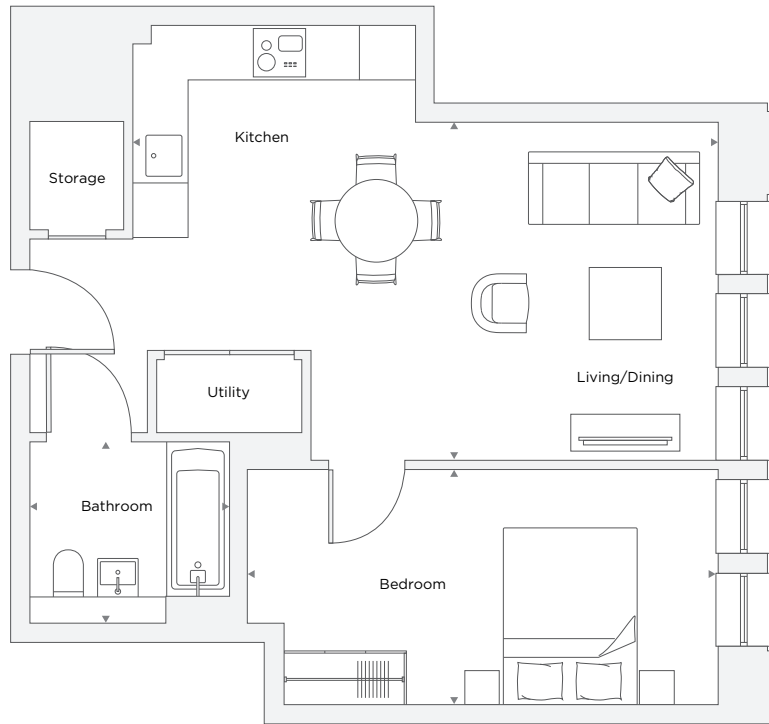

# APARTMENT C2.04

1 Bedroom

Total Area 49.4 m<sup>2</sup> / 531.7 ft<sup>2</sup>

Kitchen/Living/Dining Room	6.45 m X 3.72 m	21' 2" X 12' 3"
Bedroom 1	5.18 m X 2.60 m	17' 0" X 8' 6"
Bathroom	2.20 m X 2.00 m	7' 3" X 6' 7"