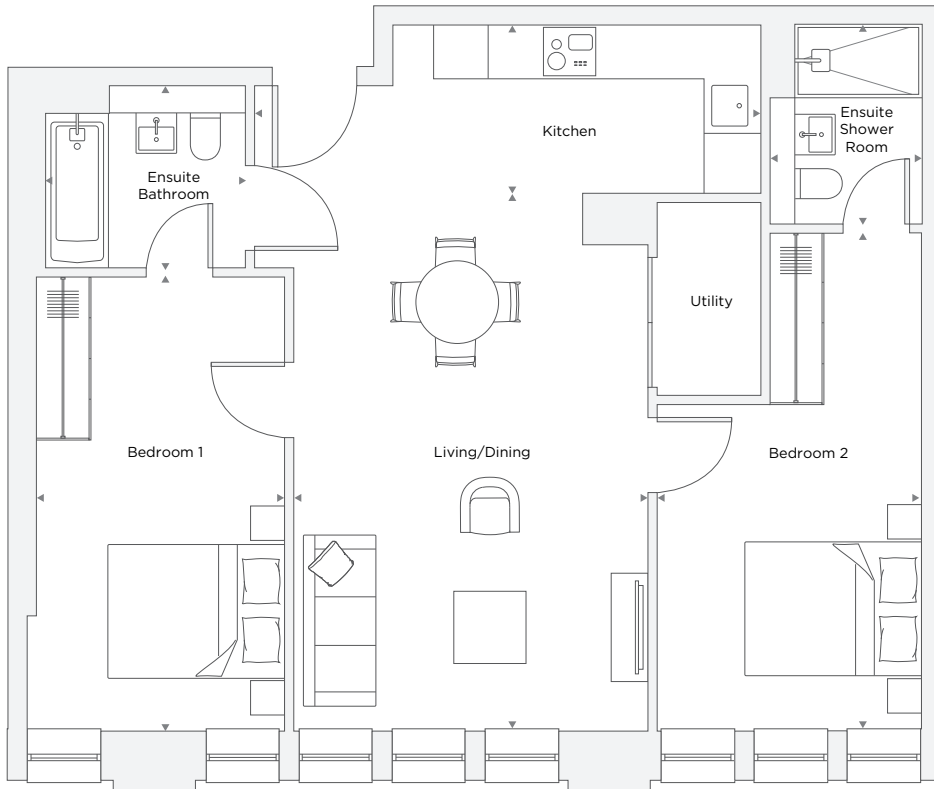

APARTMENT B5.18

2 Bedroom

Total Area 73.1 m² / 786.8 ft²

Living/Dining Room	3.91 m X 5.90 m	12' 10" X 19' 4"
Kitchen	4.05 m X 1.88 m	13' 4" X 6' 2"
Bedroom 1	2.73 m X 5.01 m	8' 12" X 16' 5"
Bedroom 2	2.91 m X 5.48 m	9' 7" X 17' 12"
Ensuite 2	1.68 m X 2.20 m	5' 6" X 7' 3"
Ensuite	2.20 m X 2.00 m	7' 3" X 6' 7"