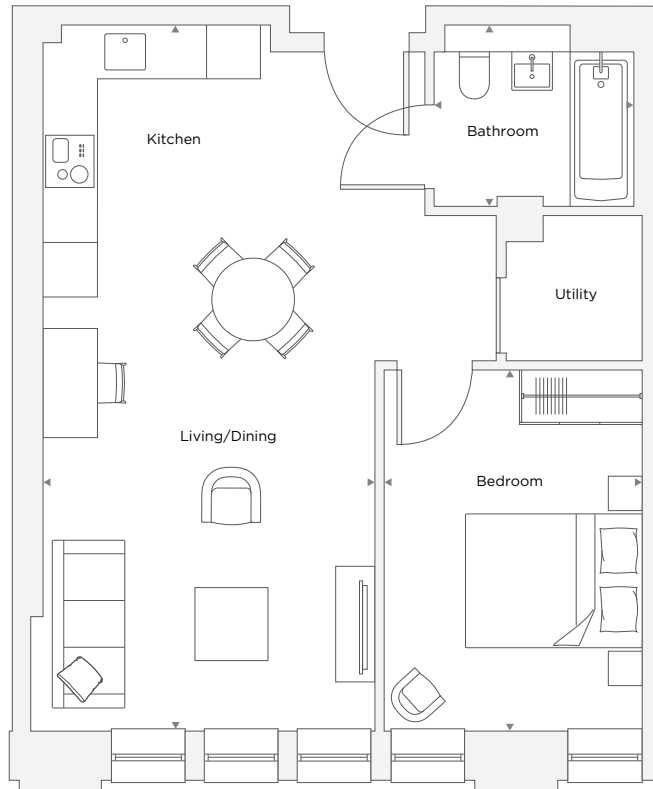

# APARTMENT B5.13

1 Bedroom

Total Area 50.8 m<sup>2</sup> / 546.8 ft<sup>2</sup>

Kitchen/Living/Dining Room 3.66 m X 7.78 m  
Bedroom 1 2.85 m X 3.98 m  
Bathroom 2.20 m X 2.14 m

11' 12" X 25' 6"  
9' 4" X 13' 1"  
7' 3" X 7' 0"