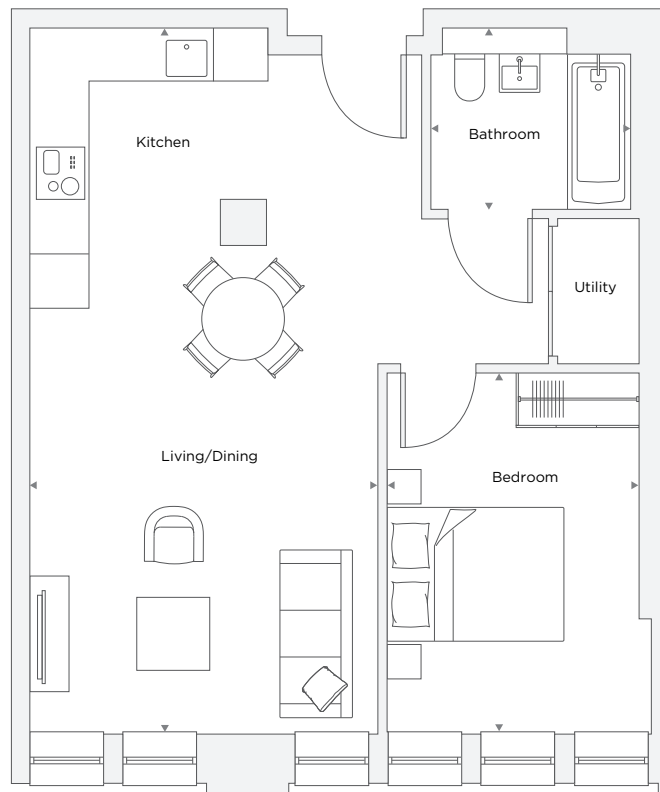

APARTMENT B4.14

1 Bedroom

Total Area 51.5 m² / 554.3 ft²

Kitchen/Living/Dining Room	3.83 m X 7.76 m	12' 7" X 25' 5"
Bedroom 1	2.91 m X 4.3 m	9' 6" X 14' 1"
Bathroom	2.20 m X 2.00 m	7' 3" X 6' 7"