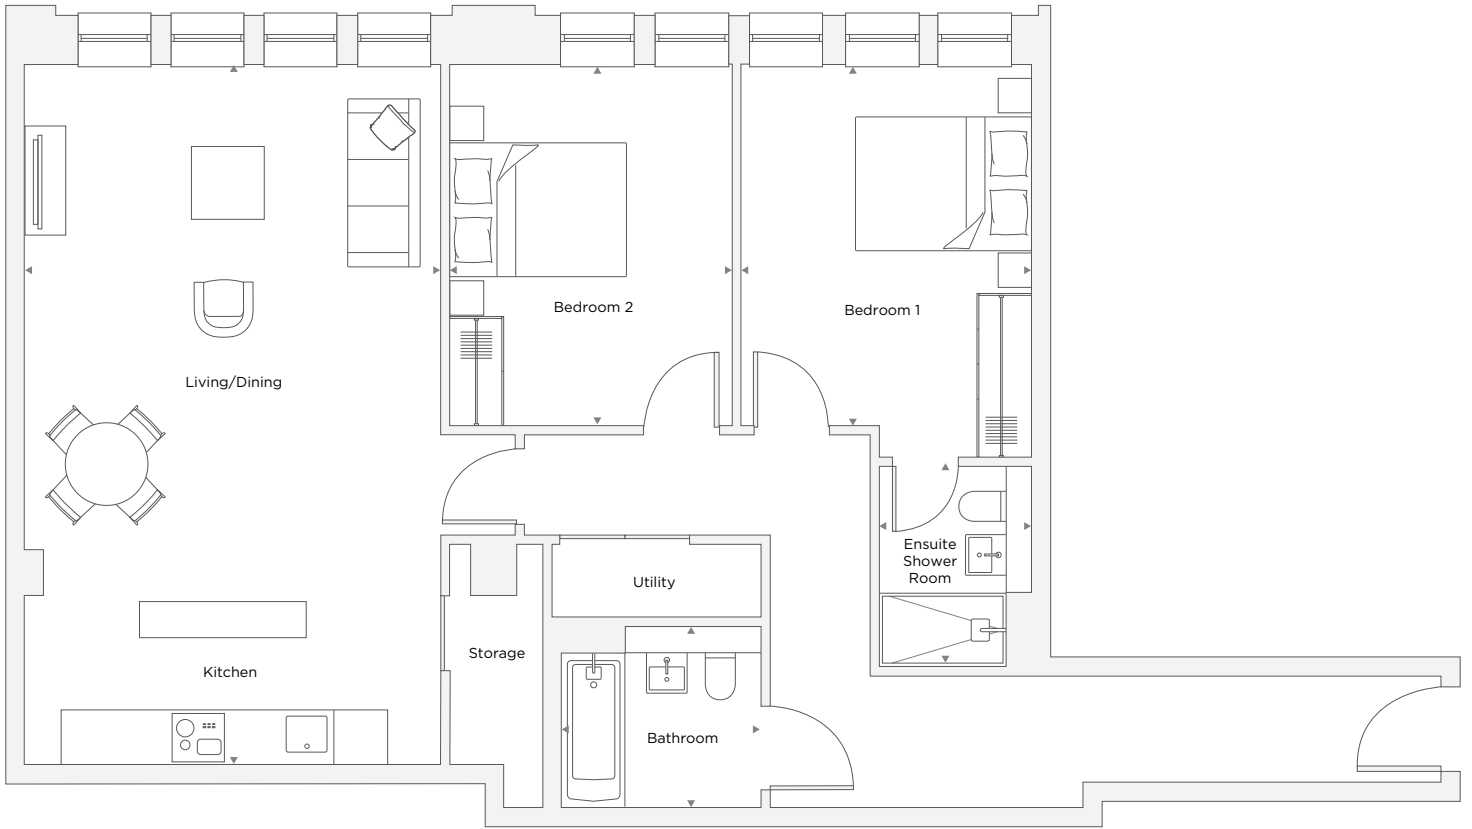

APARTMENT B4.01

2 Bedroom

Total Area 93.4 m² / 1,005.4 ft²

Kitchen/Living/Dining Room	4.58 m X 7.72 m	15' 0" X 25' 4"
Bedroom 1	3.20 m X 3.98 m	10' 6" X 13' 1"
Ensuite 1	1.68 m X 2.20 m	5' 6" X 7' 3"
Bedroom 2	3.11 m X 3.98 m	10' 2" X 13' 1"
Bathroom	2.20 m X 2.00 m	7' 3" X 6' 7"