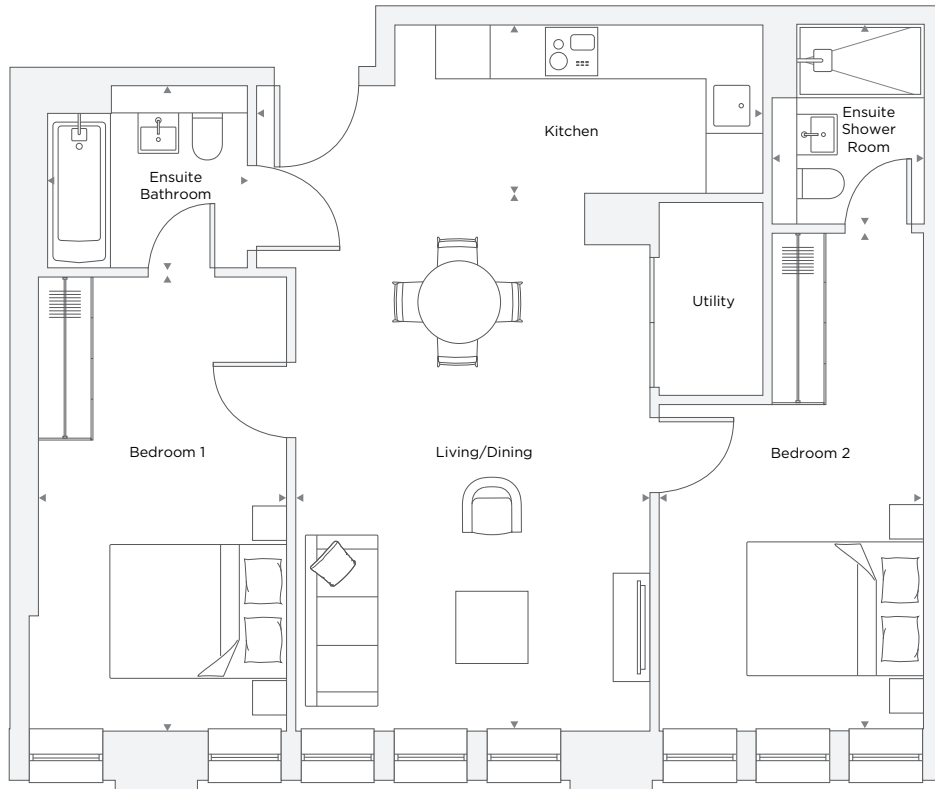

APARTMENT B3.18

2 Bedroom

Total Area 73.1 m² / 786.8 ft²

Living/Dining Room	3.91 m X 5.90 m	12' 10" X 19' 4"
Kitchen	4.05 m X 1.88 m	13' 4" X 6' 2"
Bedroom 1	2.73 m X 5.01 m	8' 12" X 16' 5"
Bedroom 2	2.91 m X 5.48 m	9' 7" X 17' 12"
Ensuite 2	1.68 m X 2.20 m	5' 6" X 7' 3"
Ensuite	2.20 m X 2.00 m	7' 3" X 6' 7"