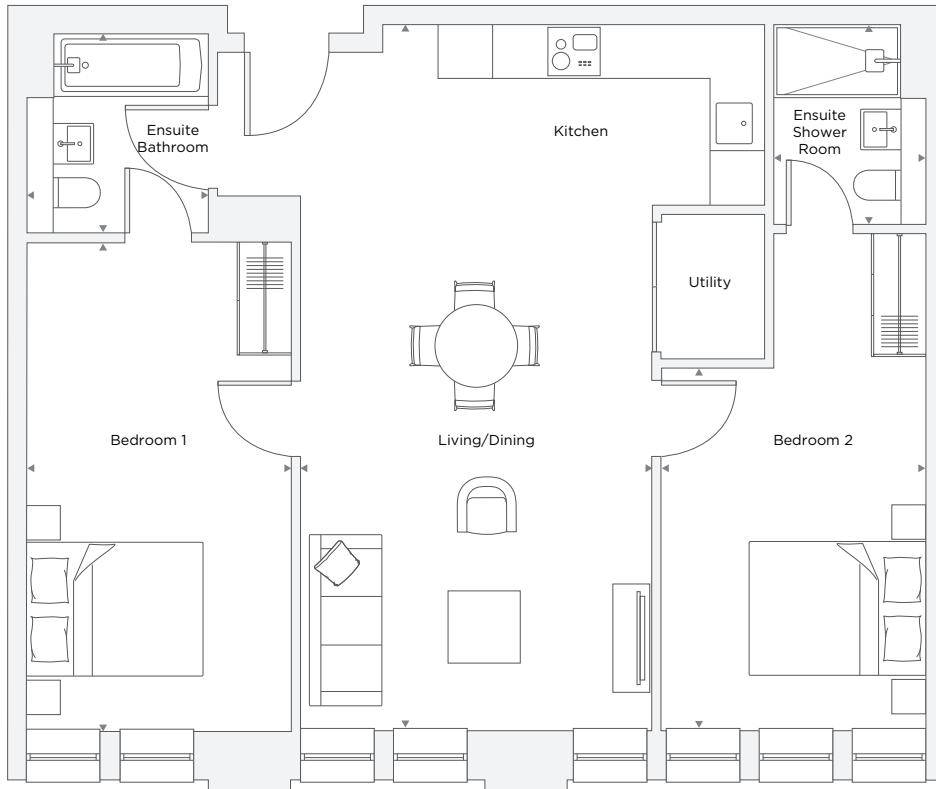

APARTMENT B3.15

2 Bedroom

Total Area 76.5 m² / 823.4 ft²

Kitchen/Living/Dining Room	3.87 m X 7.78 m	12' 8" X 25' 6"
Bedroom 1	2.92 m X 5.38 m	9' 7" X 17' 8"
Ensuite	1.68 m X 2.20 m	5' 6" X 7' 3"
Bedroom 2	2.91 m X 4.00 m	9' 7" X 13' 1"
Bathroom	1.68 m X 2.20 m	5' 6" X 7' 3"