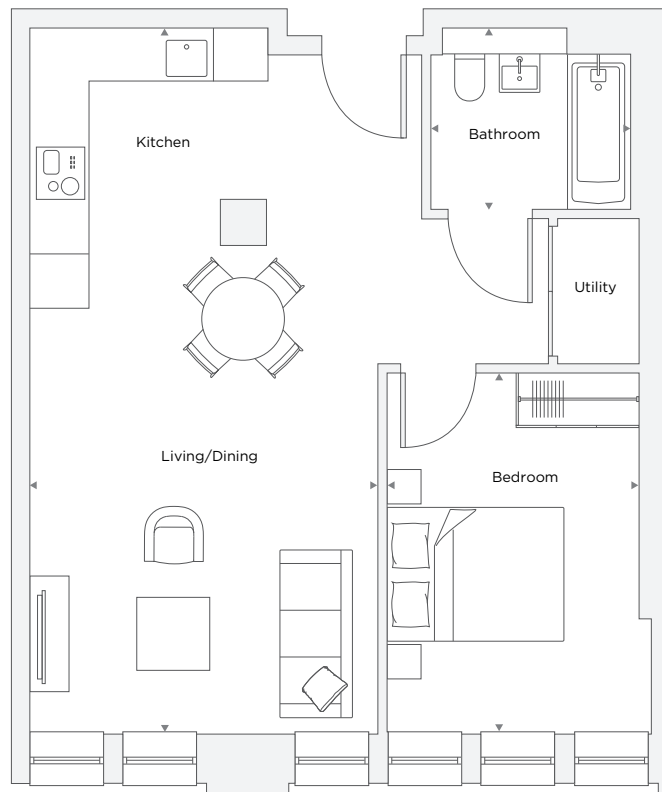

APARTMENT B3.14

1 Bedroom

Total Area 51.5 m² / 554.3 ft²

Kitchen/Living/Dining Room	3.83 m X 7.76 m	12' 7" X 25' 5"
Bedroom 1	2.91 m X 4.3 m	9' 6" X 14' 1"
Bathroom	2.20 m X 2.00 m	7' 3" X 6' 7"