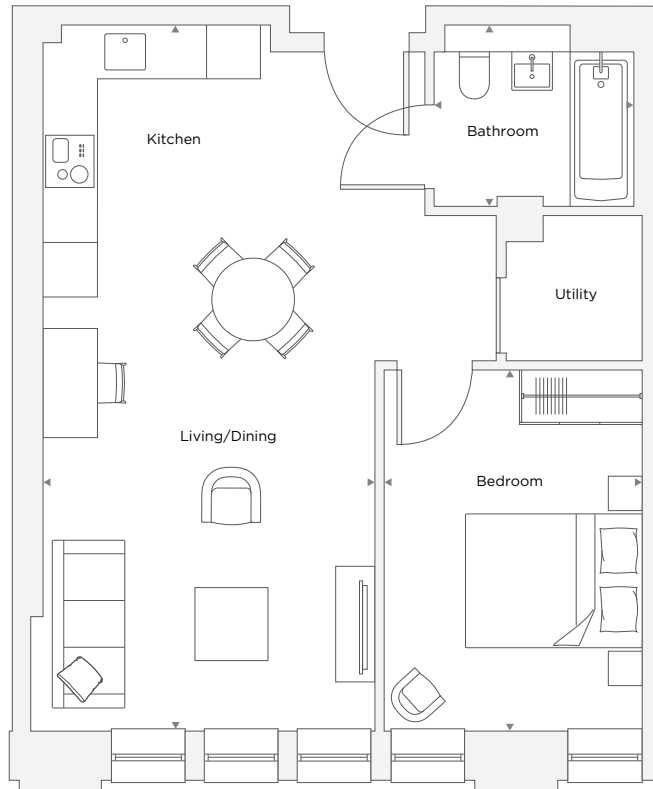

APARTMENT B3.13

1 Bedroom

Total Area 50.8 m² / 546.8 ft²

Kitchen/Living/Dining Room 3.66 m X 7.78 m
Bedroom 1 2.85 m X 3.98 m
Bathroom 2.20 m X 2.14 m

11' 12" X 25' 6"
9' 4" X 13' 1"
7' 3" X 7' 0"