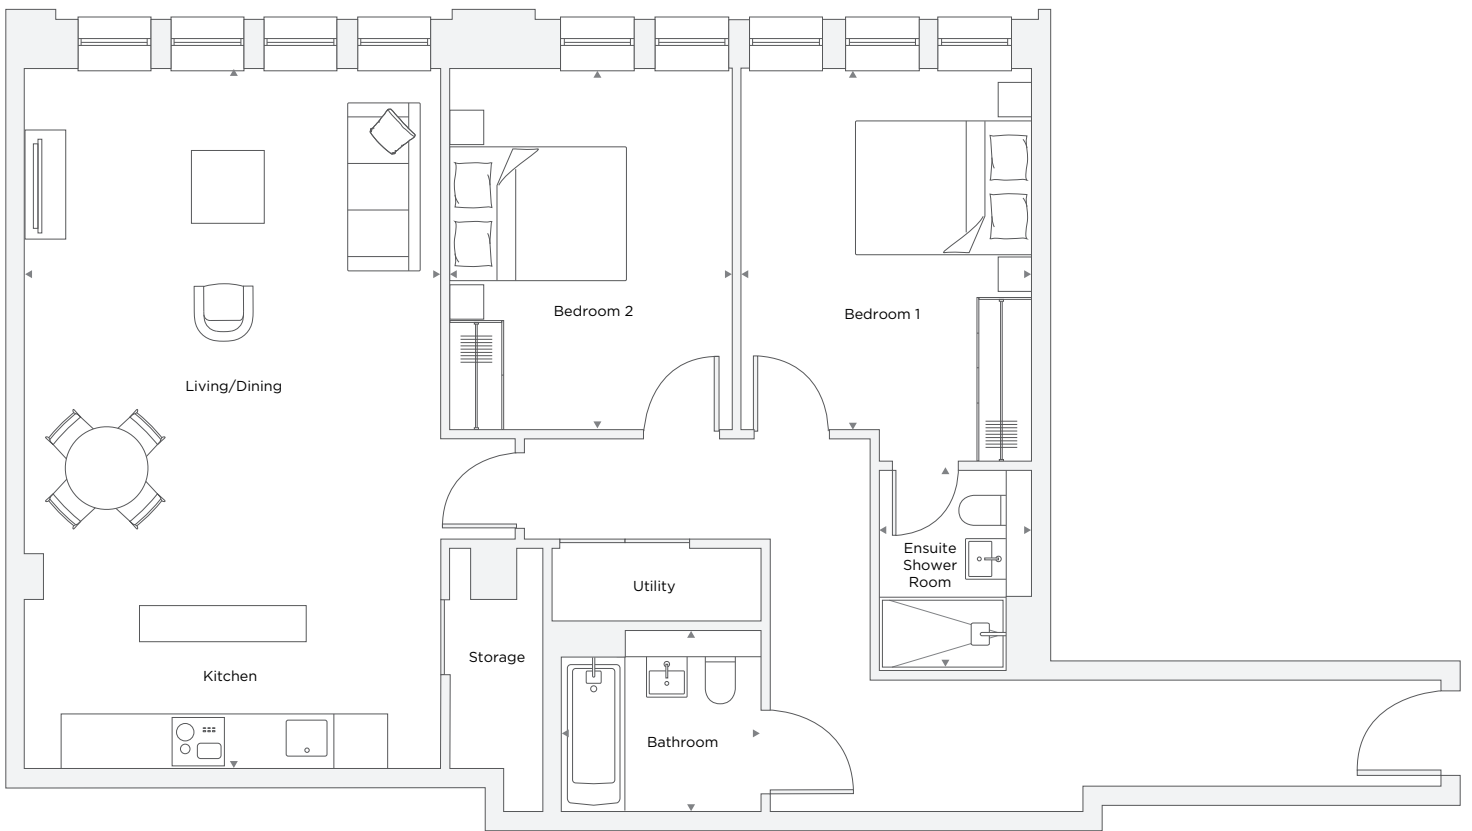

APARTMENT B3.01

2 Bedroom

Total Area 93.4 m² / 1,005.4 ft²

Kitchen/Living/Dining Room	4.58 m X 7.72 m	15' 0" X 25' 4"
Bedroom 1	3.20 m X 3.98 m	10' 6" X 13' 1"
Ensuite 1	1.68 m X 2.20 m	5' 6" X 7' 3"
Bedroom 2	3.11 m X 3.98 m	10' 2" X 13' 1"
Bathroom	2.20 m X 2.00 m	7' 3" X 6' 7"