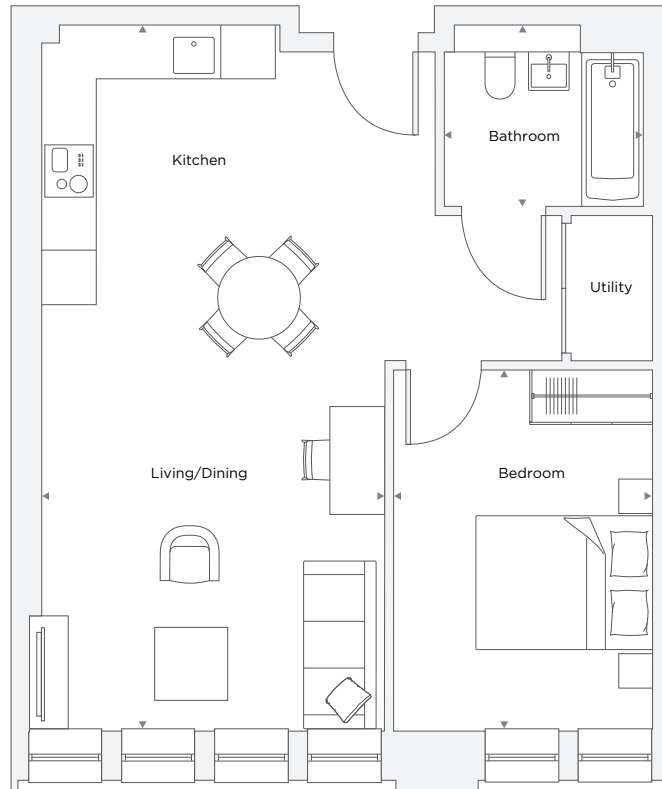

APARTMENT B2.16

1 Bedroom

Total Area 52.0 m² / 559.7 ft²

Kitchen/Living/Dining Room	3.77 m X 7.78 m	12' 5" X 25' 6"
Bedroom 1	2.86 m X 4.16 m	9' 4" X 13' 8"
Bathroom	2.20 m X 2.00 m	7' 3" X 6' 7"