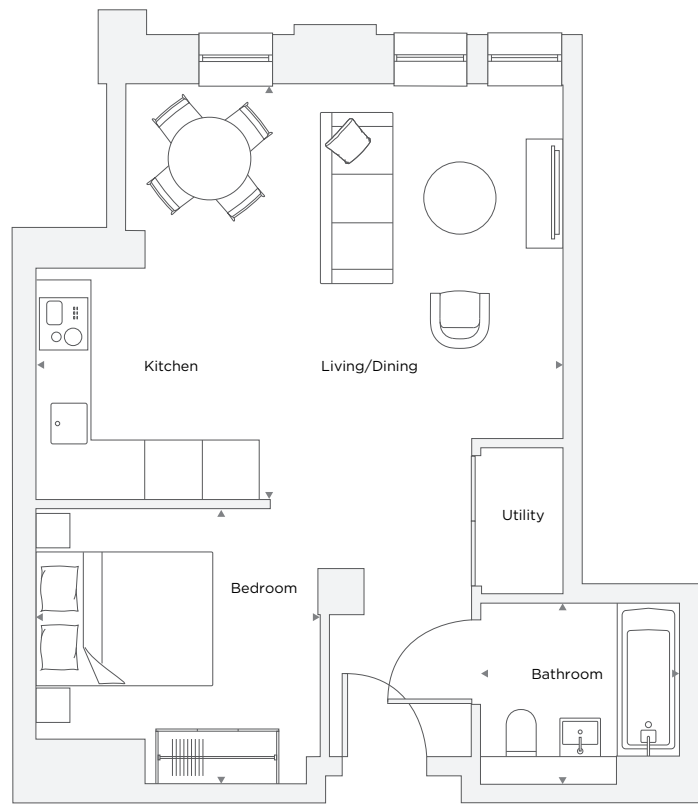

THE COCOA WORKS

APARTMENT A1.10

Studio

Total Area 44.1 m² / 474.7 ft²

Kitchen/Living/Dining Room	5.81 m x 4.66 m	19' 1" x 15' 3"
Bedroom 1	3.09 m X 3.03 m	10' 1" X 9' 11"
Bathroom	2.00 m X 2.25 m	6' 7" X 7' 5"

Floor plans are not to scale. Measurements are approximate and for guidance only. Design layouts are subject to change.