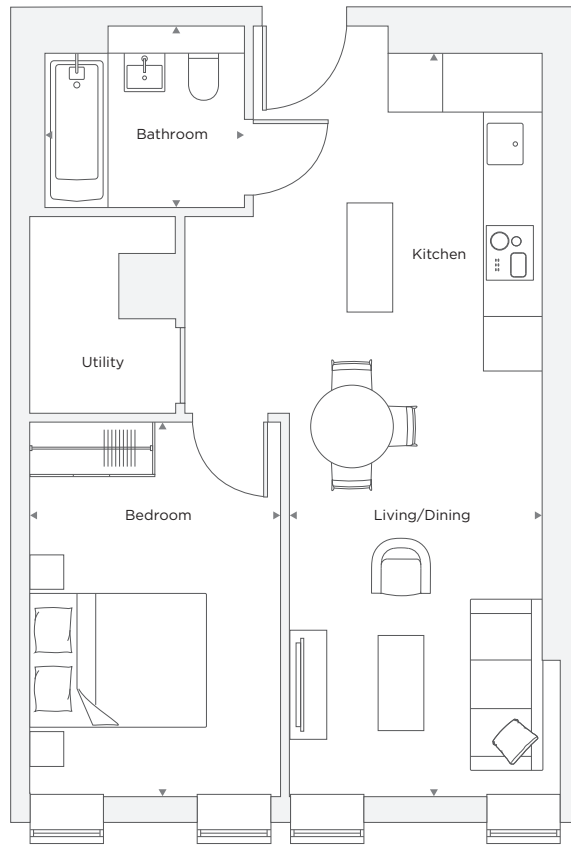

# APARTMENT C4.06

1 Bedroom

Total Area 48.2 m<sup>2</sup> / 519 ft<sup>2</sup>

Living/Dining/Kitchen	2.74 m X 8.48 m	8' 12" X 27' 10"
Bedroom	2.80 m X 4.13 m	13' 6" X 13' 6"
Bathroom	2.20 m X 2.00 m	7' 3" X 6' 7"