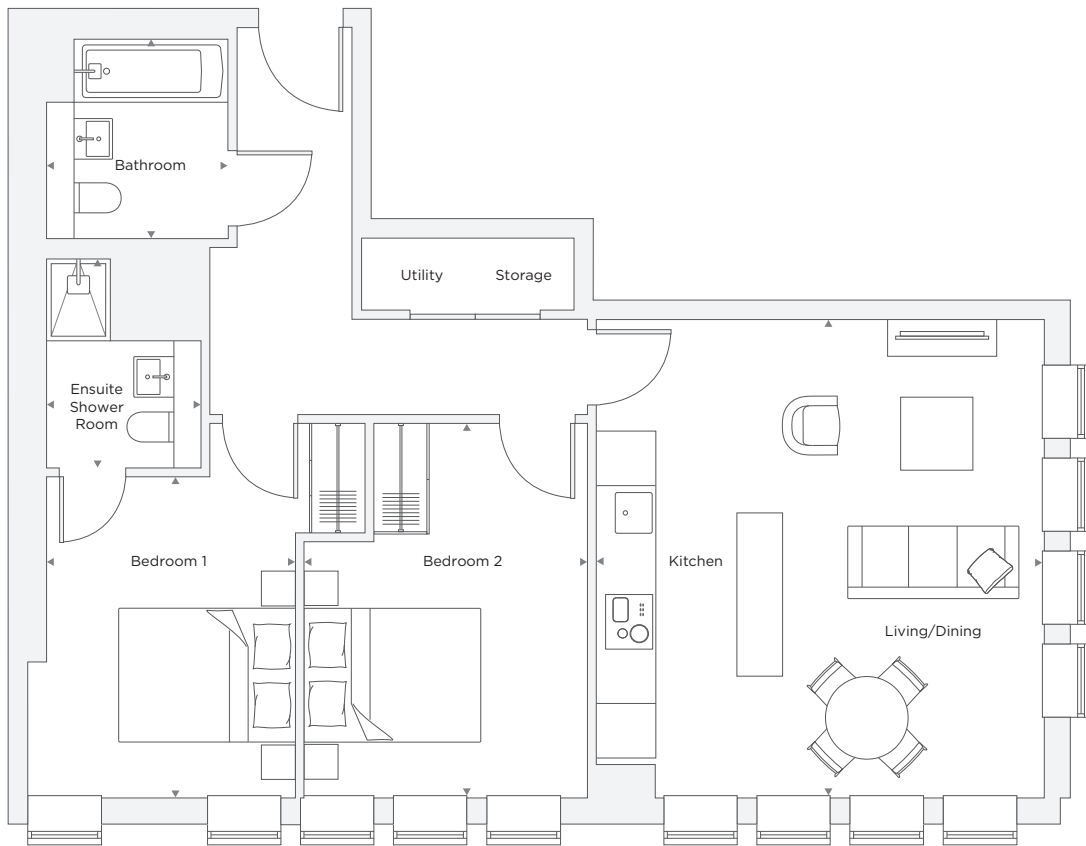

APARTMENT C4.05

2 Bedroom

Total Area 71.1 m² / 764 ft²

Living/Dining/Kitchen	4.94 m X 5.28 m	16' 2" X 17' 4"
Bedroom 1	2.95 m X 3.54 m	9' 8" X 11' 7"
Ensuite	1.70 m X 2.30 m	5' 7" X 7' 7"
Bedroom 2	3.12 m X 4.13 m	10' 3" X 13' 6"
Bathroom	2.00 m X 2.20 m	6' 7" X 7' 3"