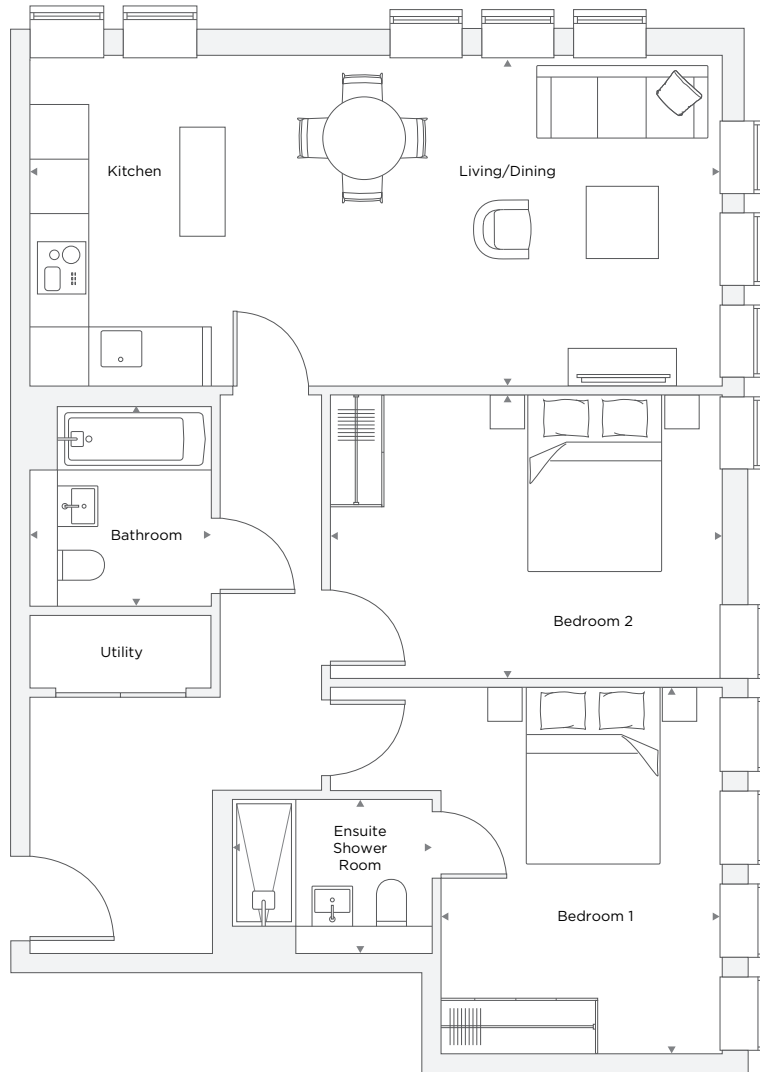

## APARTMENT C4.03

2 Bedroom

Total Area 78.4 m<sup>2</sup> / 843 ft<sup>2</sup>

Living/Dining/Kitchen	7.63 m X 3.65 m	25' 0" X 11' 12"
Bedroom 1	3.17 m X 3.98 m	10' 5" X 13' 1"
Ensuite	2.20 m X 1.70 m	7' 3" X 5' 7"
Bedroom 2	4.32 m X 3.12 m	14' 2" X 10' 3"
Bathroom	2.00 m X 2.20 m	6' 7" X 7' 3"

Floor plans are not to scale. Measurements are approximate and for guidance only. Design layouts are subject to change.