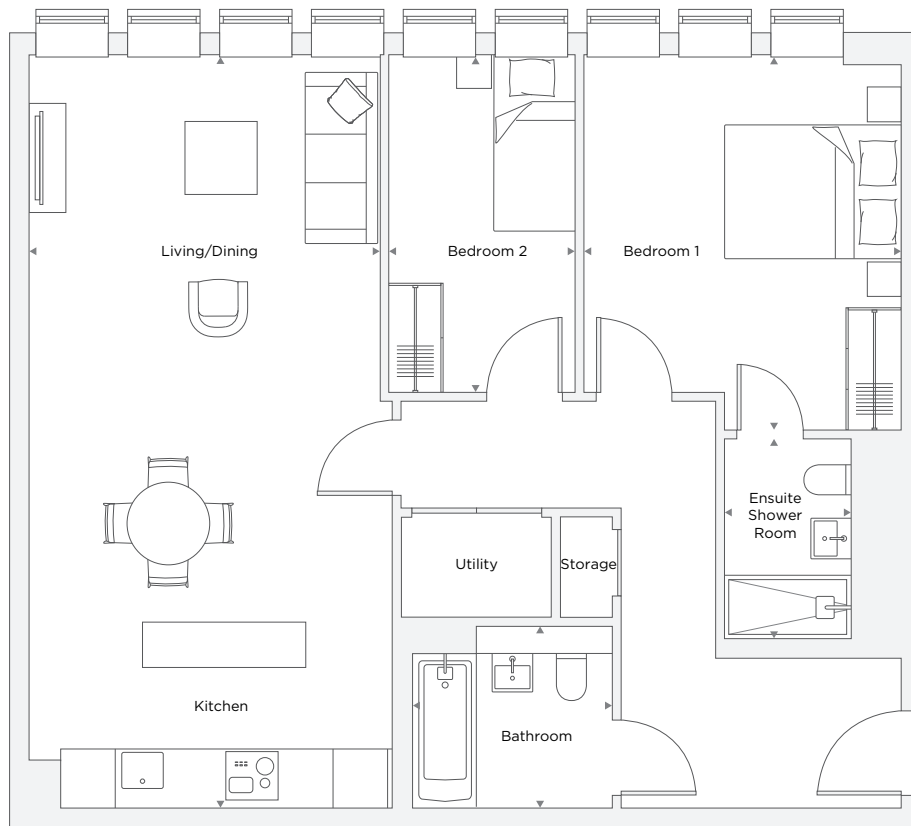

APARTMENT C4.01

2 Bedroom

Total Area 77.9 m² / 848 ft²

Living/Dining/Kitchen	3.86 m X 8.20 m	12' 8" X 26' 11"
Bedroom 1	3.50 m X 4.03 m	11' 6" X 13' 2"
Ensuite	1.40 m X 2.20 m	4' 7" X 7' 3"
Bedroom 2	2.05 m X 3.61 m	6' 9" X 11' 10"
Bathroom	2.20 m X 2.00 m	7' 3" X 6' 7"