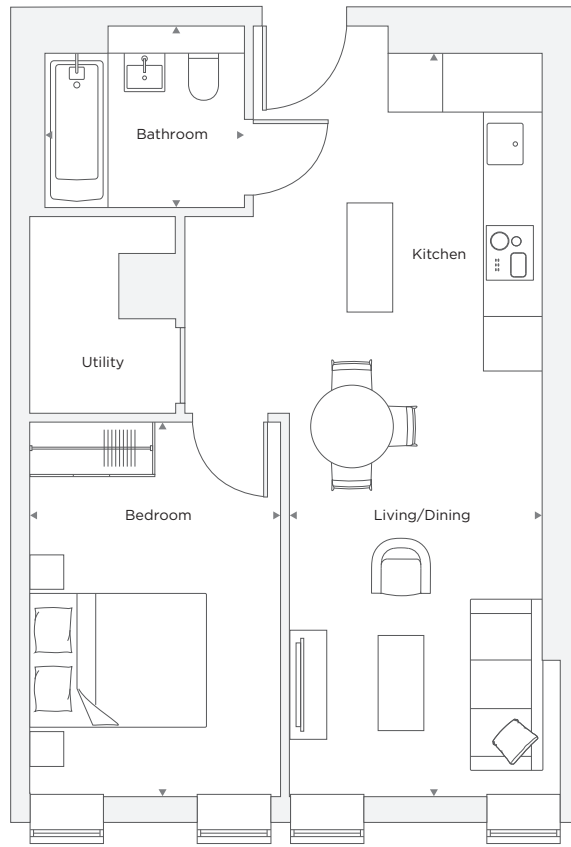

APARTMENT C3.06

1 Bedroom

Total Area 48.2 m² / 517 ft²

Living/Dining/Kitchen	2.74 m X 8.48 m	8' 12" X 27' 10"
Bedroom	2.80 m X 4.13 m	13' 6" X 13' 6"
Bathroom	2.20 m X 2.00 m	7' 3" X 6' 7"