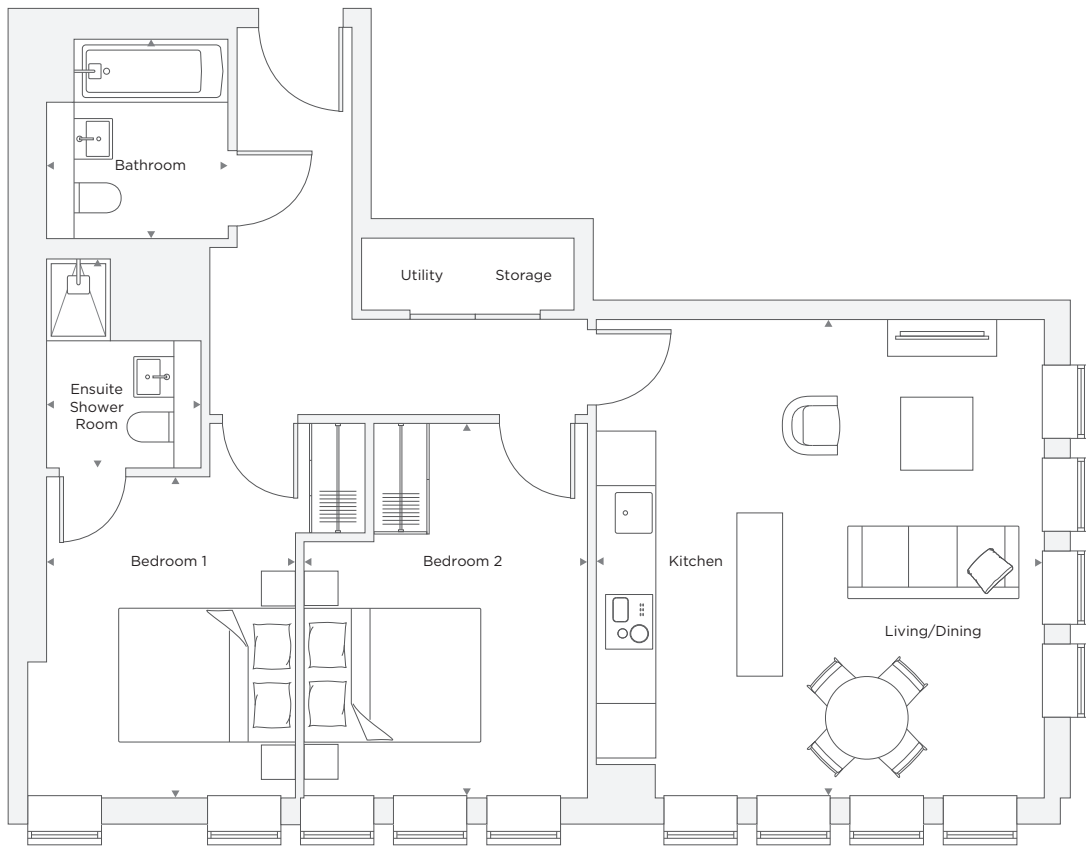

# APARTMENT C3.05

2 Bedroom

Total Area 70.9 m<sup>2</sup> / 762 ft<sup>2</sup>

Living/Dining/Kitchen	4.94 m X 5.28 m	16' 2" X 17' 4"
Bedroom 1	2.95 m X 3.54 m	9' 8" X 11' 7"
Ensuite	1.70 m X 2.30 m	5' 7" X 7' 7"
Bedroom 2	3.12 m X 4.13 m	10' 3" X 13' 6"
Bathroom	2.00 m X 2.20 m	6' 7" X 7' 3"