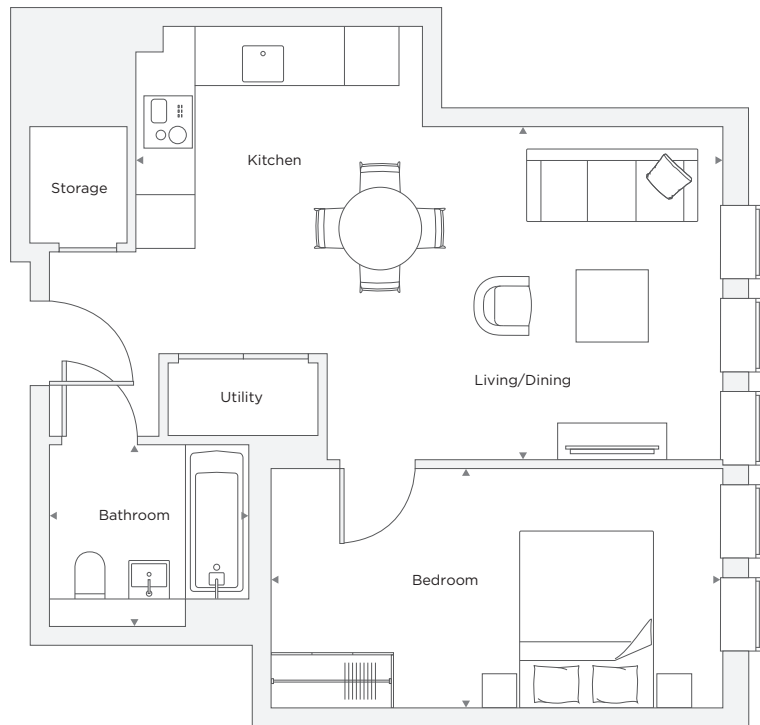

THE COCOA WORKS

APARTMENT C3.04

1 Bedroom

Total Area 49.4 m² / 532 ft²

Living/Dining/Kitchen	6.46 m X 3.68 m	21' 2" X 12' 1"
Bedroom	4.97 m X 2.65 m	16' 4" X 8' 8"
Bathroom	2.20 m X 2.00 m	7' 3" X 6' 7"

Floor plans are not to scale. Measurements are approximate and for guidance only. Design layouts are subject to change.