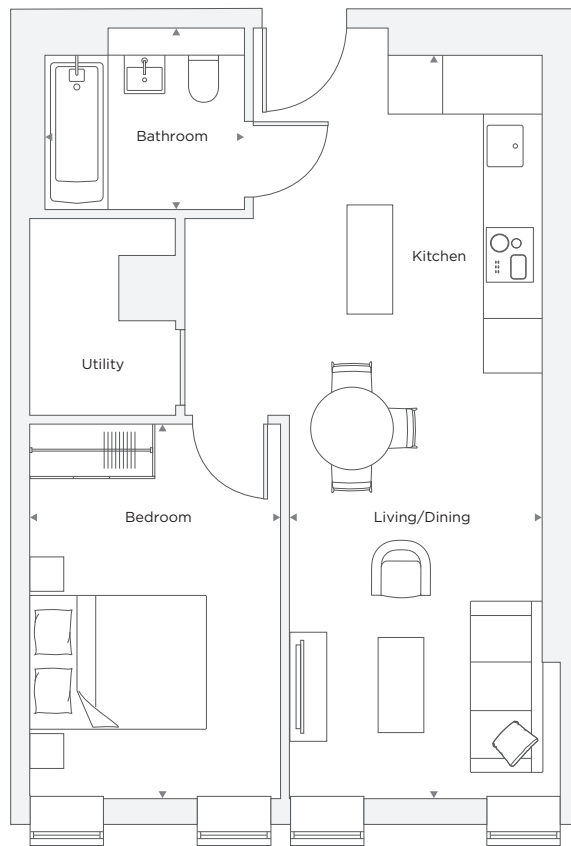

APARTMENT C2.06

1 Bedroom

Total Area 48.2 m² / 519 ft²

Living/Dining/Kitchen	2.74 m X 8.48 m	8' 12" X 27' 10"
Bedroom	2.80 m X 4.13 m	13' 6" X 13' 6"
Bathroom	2.20 m X 2.00 m	7' 3" X 6' 7"