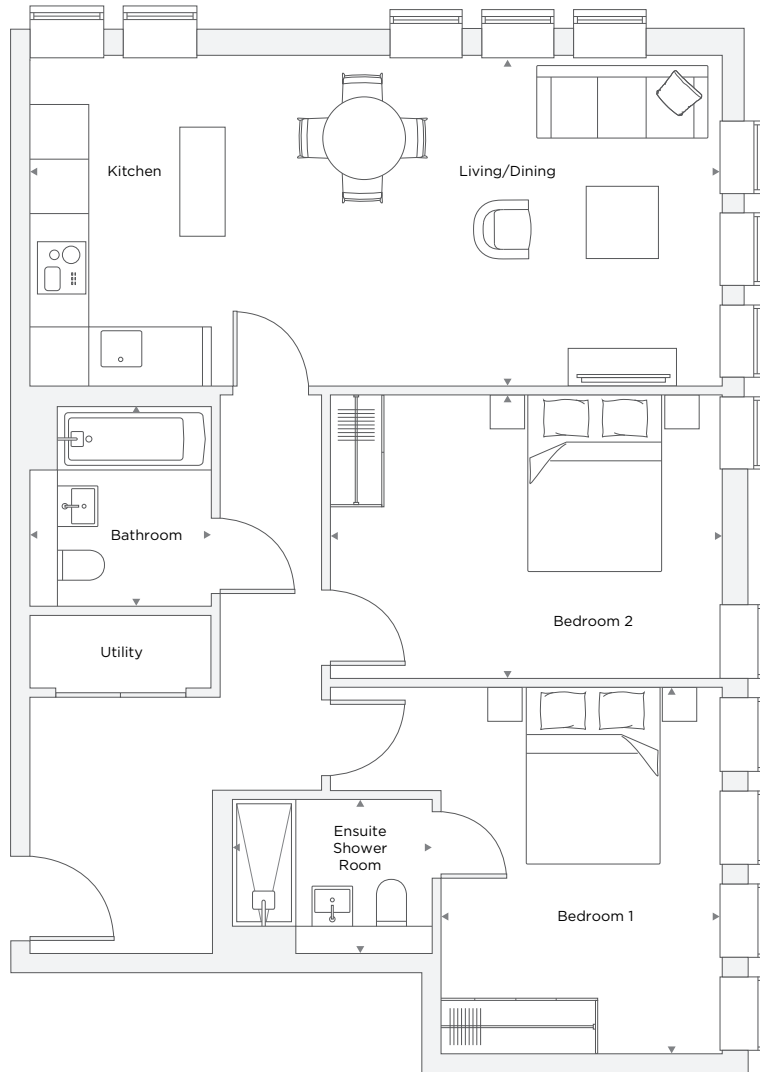

## APARTMENT C2.03

2 Bedroom

Total Area 78.4 m<sup>2</sup> / 843 ft<sup>2</sup>

Living/Dining/Kitchen	7.63 m X 3.65 m	25' 0" X 11' 12"
Bedroom 1	3.17 m X 3.98 m	10' 5" X 13' 1"
Ensuite	2.20 m X 1.70 m	7' 3" X 5' 7"
Bedroom 2	4.32 m X 3.12 m	14' 2" X 10' 3"
Bathroom	2.00 m X 2.20 m	6' 7" X 7' 3"

Floor plans are not to scale. Measurements are approximate and for guidance only. Design layouts are subject to change.