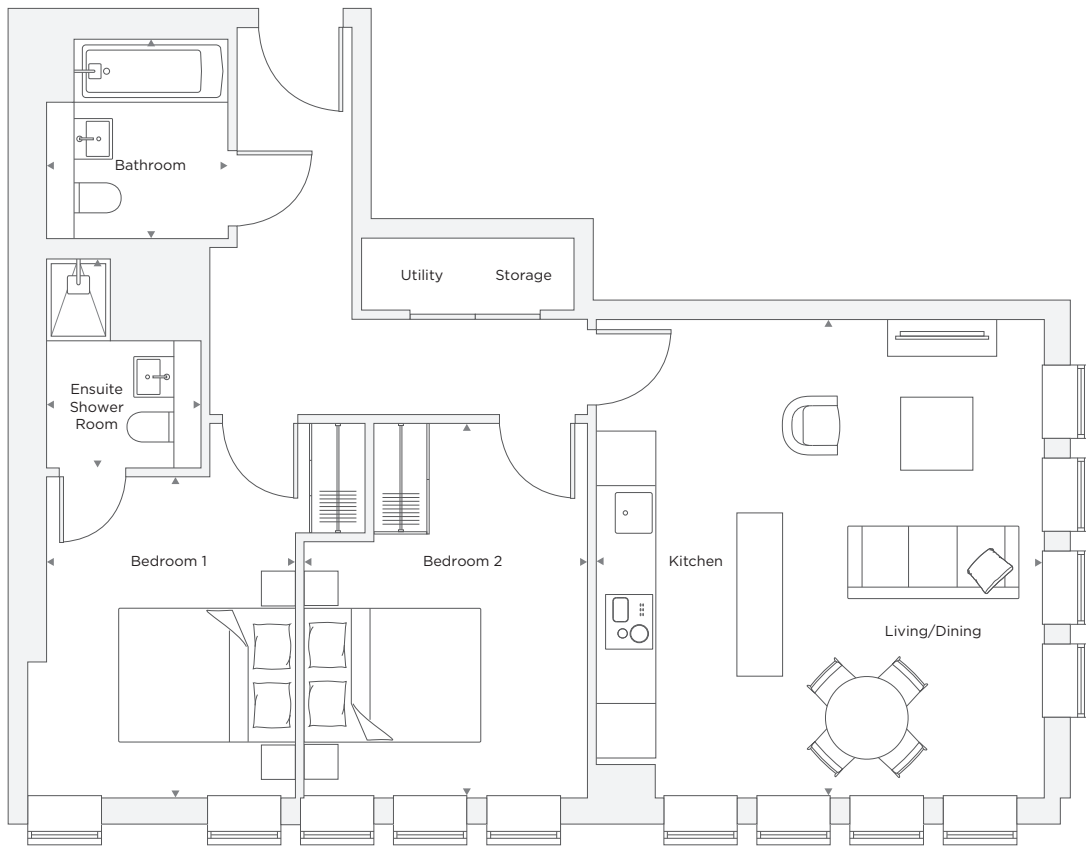

APARTMENT C1.05

2 Bedroom

Total Area 71.1 m² / 764 ft²

Living/Dining/Kitchen	4.94 m X 5.28 m	16' 2" X 17' 4"
Bedroom 1	2.95 m X 3.54 m	9' 8" X 11' 7"
Ensuite	1.70 m X 2.30 m	5' 7" X 7' 7"
Bedroom 2	3.12 m X 4.13 m	10' 3" X 13' 6"
Bathroom	2.00 m X 2.20 m	6' 7" X 7' 3"