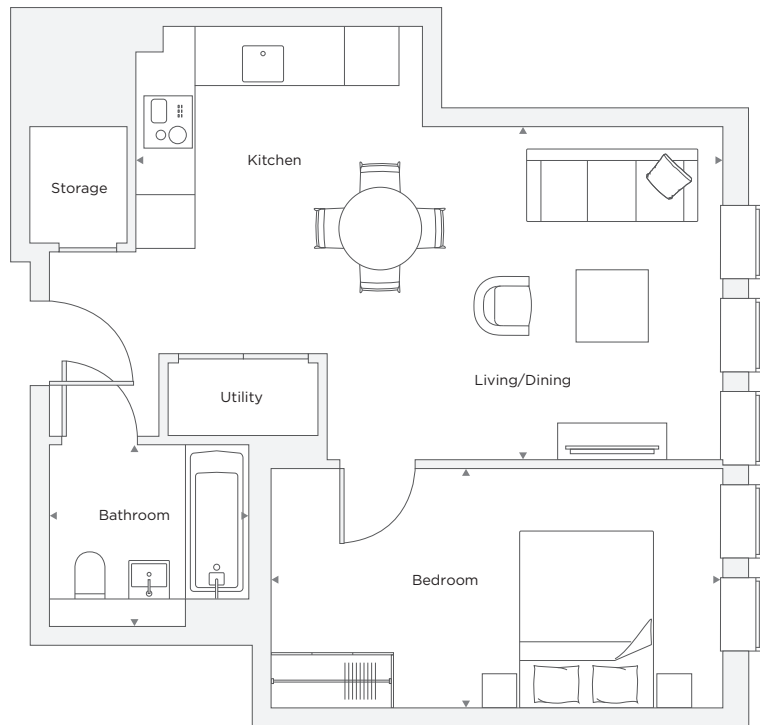

THE COCOA WORKS

APARTMENT C1.04

1 Bedroom

Total Area 49.5 m² / 532 ft²

Living/Dining/Kitchen	6.46 m X 3.68 m	21' 2" X 12' 1"
Bedroom	4.97 m X 2.65 m	16' 4" X 8' 8"
Bathroom	2.20 m X 2.00 m	7' 3" X 6' 7"

Floor plans are not to scale. Measurements are approximate and for guidance only. Design layouts are subject to change.