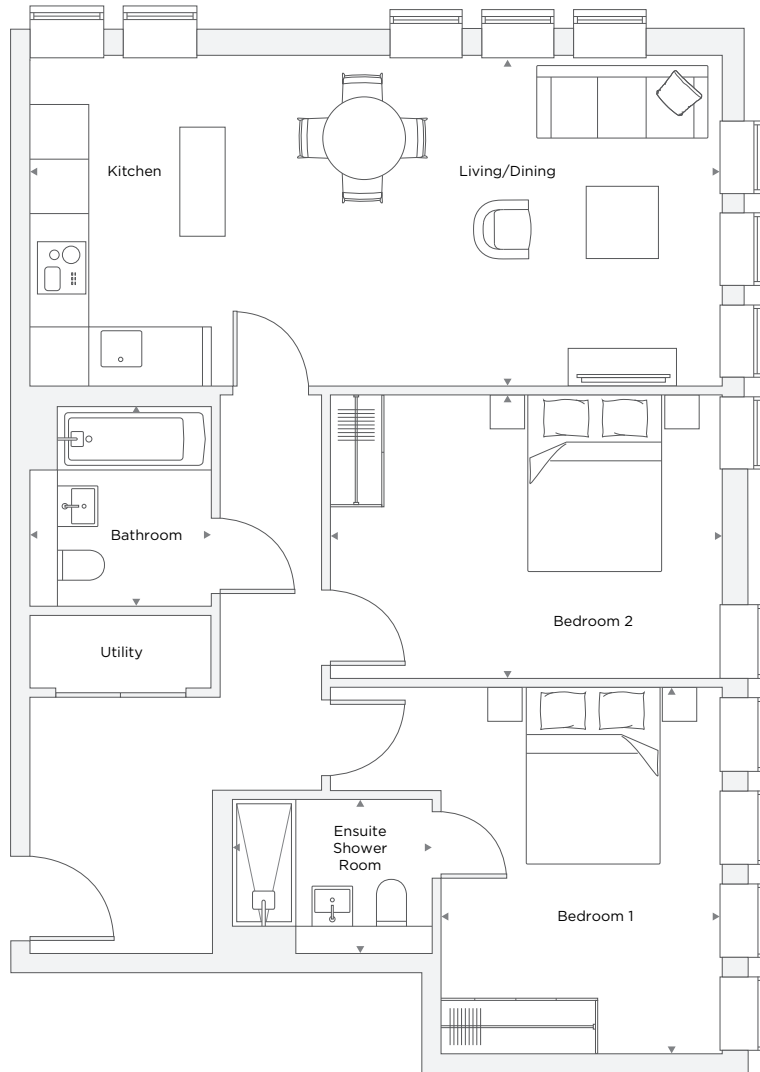

## APARTMENT C1.03

2 Bedroom

Total Area 78.1 m<sup>2</sup> / 843 ft<sup>2</sup>

Living/Dining/Kitchen	7.63 m X 3.65 m	25' 0" X 11' 12"
Bedroom 1	3.17 m X 3.98 m	10' 5" X 13' 1"
Ensuite	2.20 m X 1.70 m	7' 3" X 5' 7"
Bedroom 2	4.32 m X 3.12 m	14' 2" X 10' 3"
Bathroom	2.00 m X 2.20 m	6' 7" X 7' 3"

Floor plans are not to scale. Measurements are approximate and for guidance only. Design layouts are subject to change.