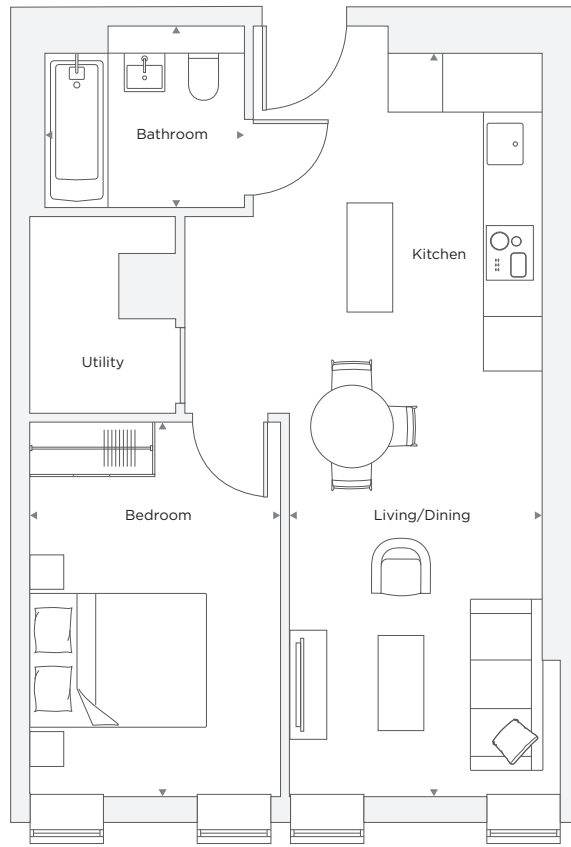

APARTMENT CO.05

1 Bedroom

Total Area 48.3 m² / 520 ft²

Living/Dining/Kitchen	2.74 m X 8.48 m	8' 12" X 27' 10"
Bedroom	2.80 m X 4.13 m	13' 6" X 13' 6"
Bathroom	2.20 m X 2.00 m	7' 3" X 6' 7"