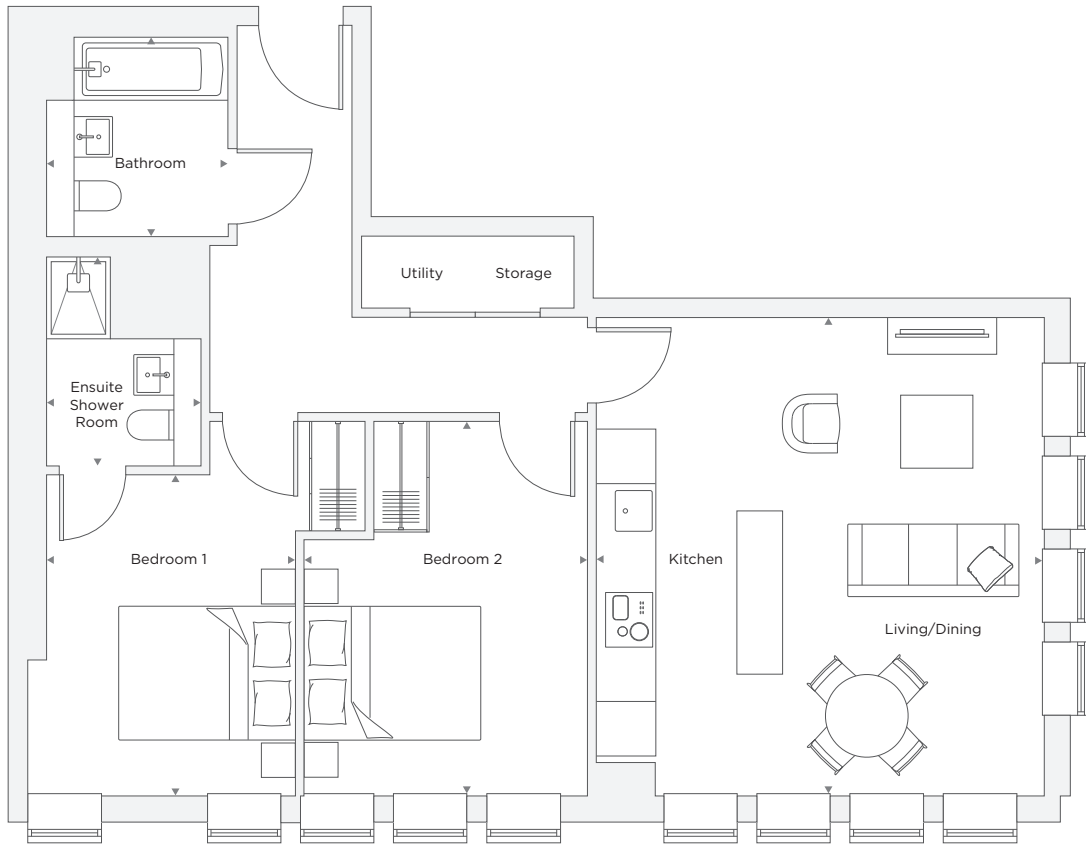

APARTMENT CO.04

2 Bedroom

Total Area 71 m² / 763 ft²

| | | |
|-----------------------|-----------------|-----------------|
| Living/Dining/Kitchen | 4.94 m X 5.28 m | 16' 2" X 17' 4" |
| Bedroom 1 | 2.95 m X 3.54 m | 9' 8" X 11' 7" |
| Ensuite | 1.70 m X 2.30 m | 5' 7" X 7' 7" |
| Bedroom 2 | 3.12 m X 4.13 m | 10' 3" X 13' 6" |
| Bathroom | 2.00 m X 2.20 m | 6' 7" X 7' 3" |