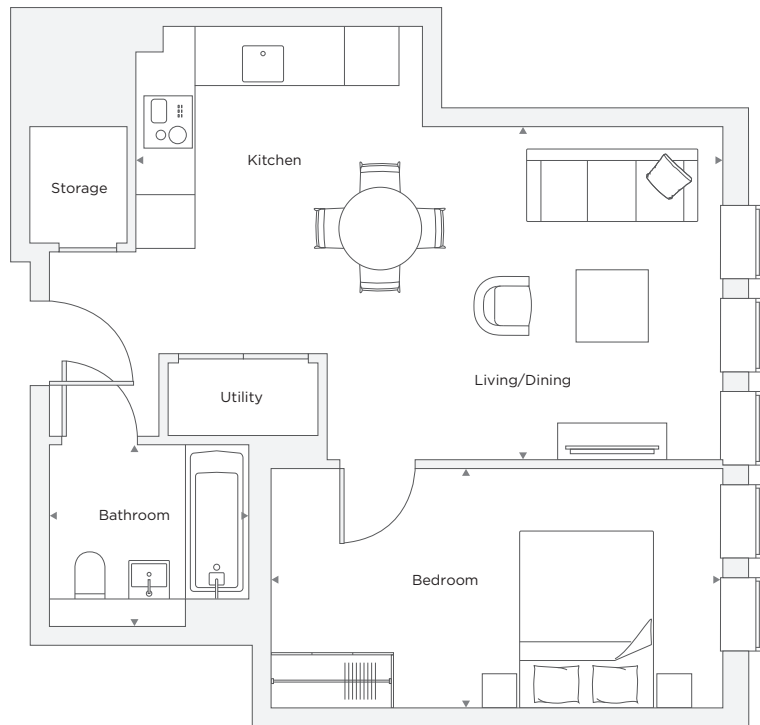

## APARTMENT CO.03

1 Bedroom

Total Area 49.4 m<sup>2</sup> / 532 ft<sup>2</sup>

Living/Dining/Kitchen	6.46 m X 3.68 m	21' 2" X 12' 1"
Bedroom	4.97 m X 2.65 m	16' 4" X 8' 8"
Bathroom	2.20 m X 2.00 m	7' 3" X 6' 7"