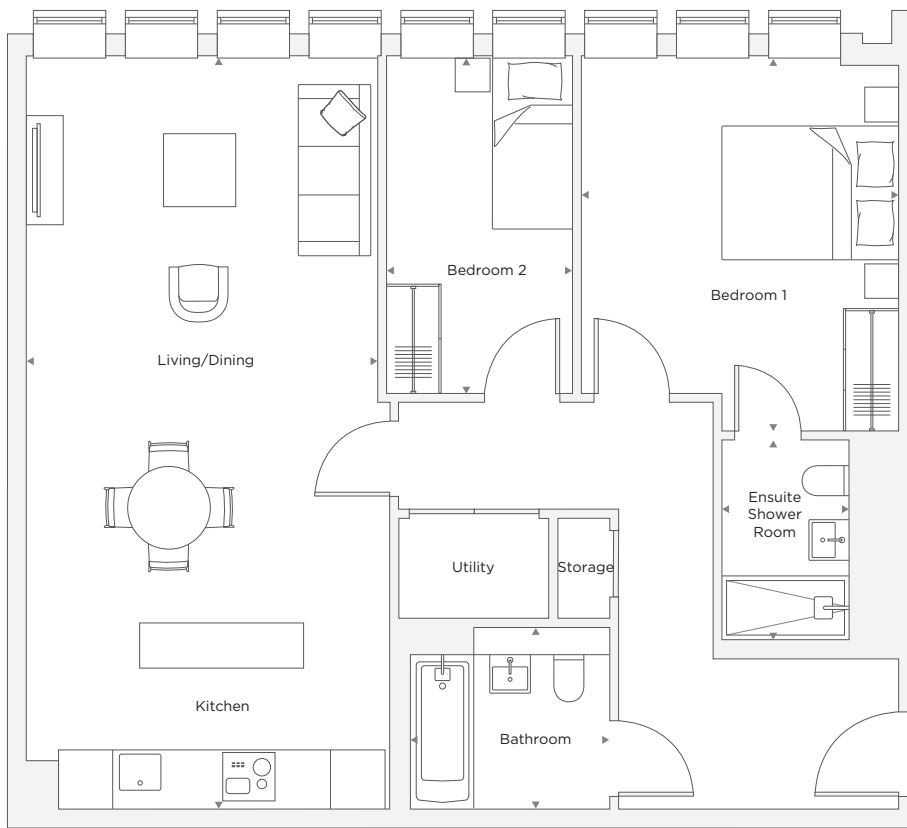

APARTMENT 00.01

2 Bedroom

Total Area 78 m² / 848 ft²

Living/Dining/Kitchen	3.86 m X 8.20 m	12' 8" X 26' 11"
Bedroom 1	3.50 m X 4.03 m	11' 6" X 13' 2"
Ensuite	1.40 m X 2.20 m	4' 7" X 7' 3"
Bedroom 2	2.05 m X 3.61 m	6' 9" X 11' 10"
Bathroom	2.20 m X 2.00 m	7' 3" X 6' 7"