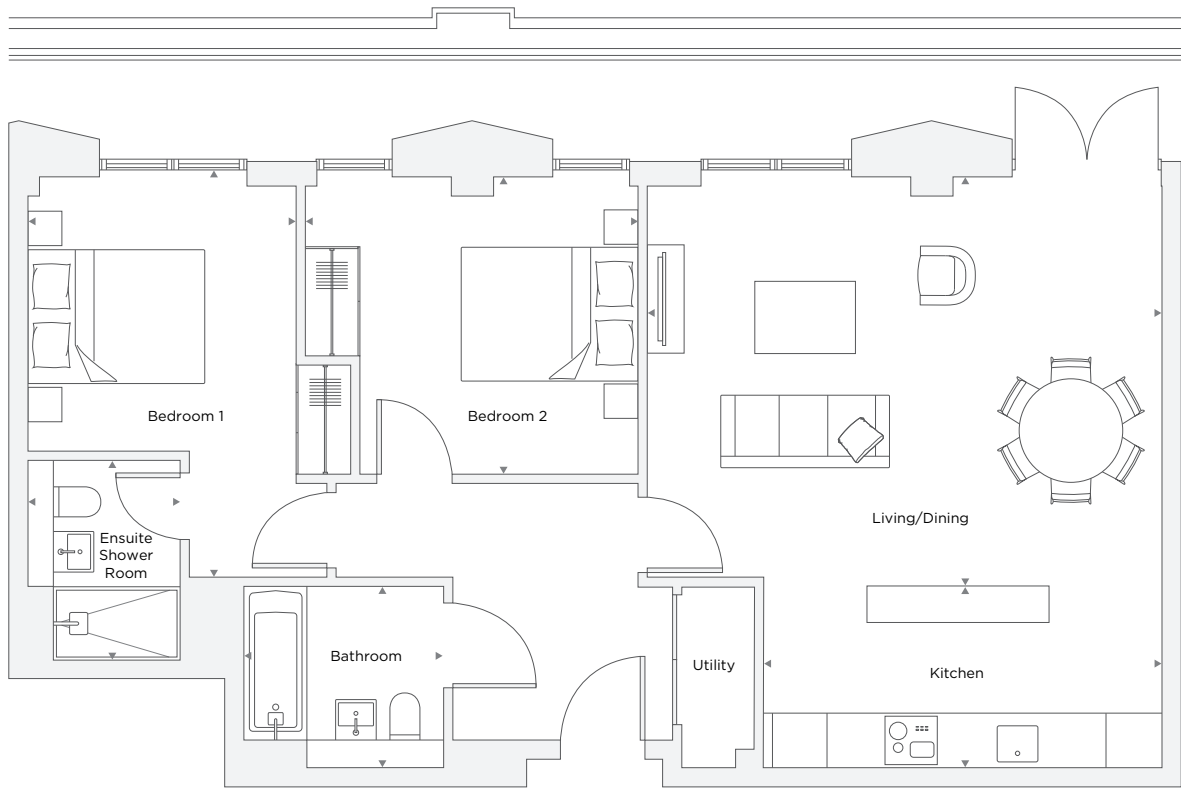

APARTMENT B6.14

2 Bedroom

Total Area 78.9 m² / 849.3 ft²

Living/Dining Room	5.67 m X 4.32 m	18' 7" X 14' 2"
Kitchen	4.39 m X 2.19 m	14' 5" X 7' 2"
Bedroom 1	2.96 m X 4.31 m	9' 8" X 14' 1"
Bedroom 2	3.66 m X 3.27 m	12' 0" X 10' 9"
Bathroom	2.20 m X 2.00 m	7' 3" X 6' 7"
Ensuite	1.68 m X 2.20 m	5' 6" X 7' 3"
Terrace	12.63 m X 1.22 m	41' 5" X 3' 12"