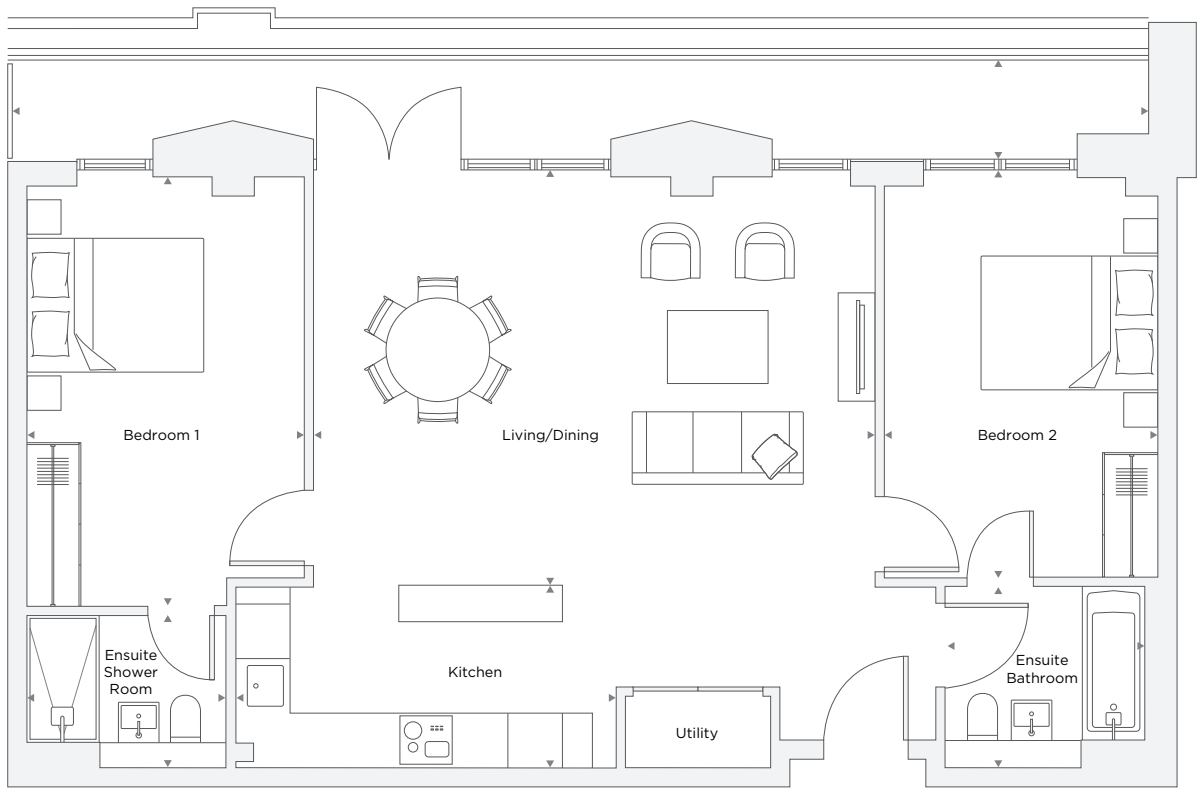

APARTMENT B6.13

2 Bedroom

Total Area 81.7 m² / 879.4 ft²

Living/Dining Room	6.19 m X 4.52 m	20' 4" X 14' 10"
Kitchen	4.19 m X 1.99 m	13' 9" X 6' 6"
Bedroom 1	4.73 m X 3.06 m	15' 6" X 10' 0"
Bedroom 2	3.02 m X 4.31 m	9' 11" X 14' 2"
Bathroom	2.20 m X 2.00 m	7' 3" X 6' 7"
Ensuite	2.20 m X 1.68 m	7' 3" X 5' 6"
Terrace	12.46 m X 1.22 m	40' 11" X 3' 12"