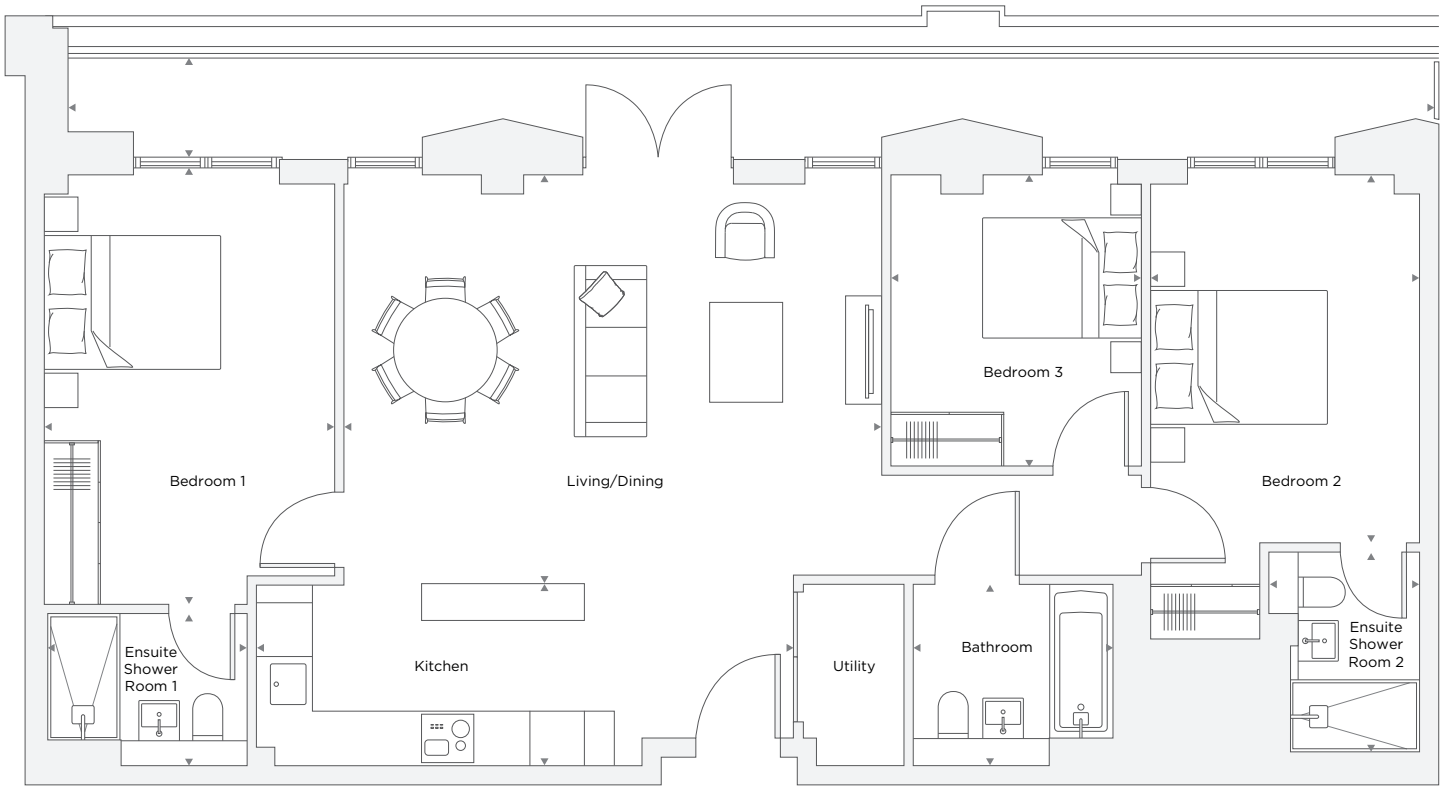

APARTMENT B6.11

3 Bedroom

Total Area 96.9 m² / 1,043 ft²

Living/Dining Room	5.92 m X 4.52 m	19' 5" X 14' 10"
Kitchen	4.25 m X 1.99 m	13' 11" X 6' 6"
Bedroom 1	3.21 m X 4.73 m	10' 6" X 15' 6"
Bedroom 2	2.96 m X 3.96 m	9' 9" X 12' 12"
Bedroom 3	2.76 m X 3.20 m	9' 1" X 10' 6"
Bathroom	2.20 m X 2.00 m	7' 3" X 6' 7"
Ensuite	2.24 m X 1.68 m	7' 4" X 5' 6"
Ensuite 2	1.66 m X 2.20 m	5' 5" X 7' 3"
Terrace	14.81 m X 1.18 m	48' 7" X 3' 10"