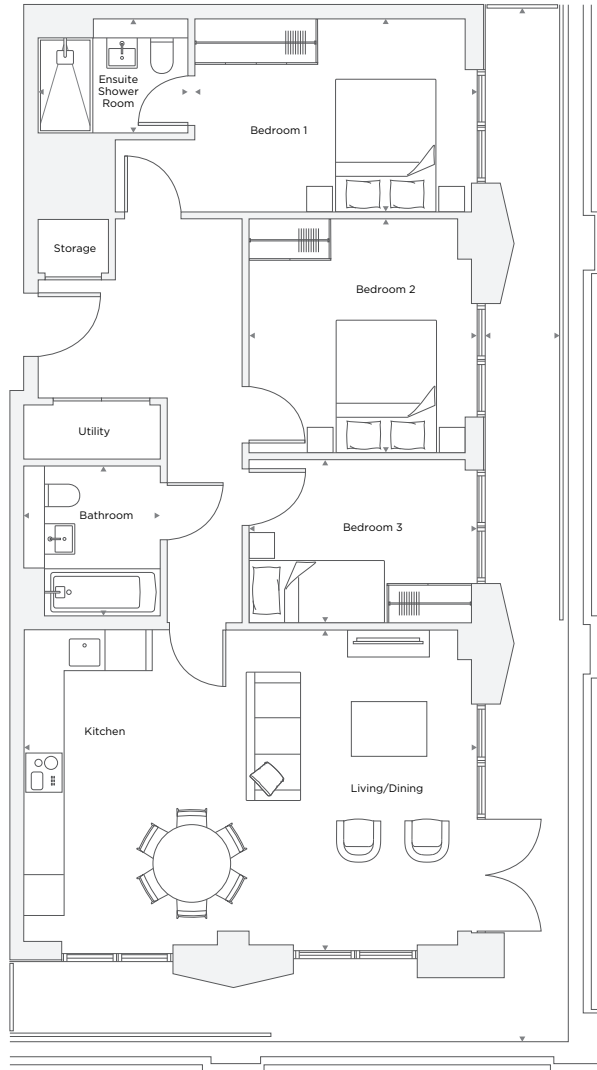

THE COCOA WORKS

APARTMENT B6.08

2 Bedroom

Total Area 88.6 m² / 953.7 ft²

Kitchen/Living/Dining Room	6.58 m X 4.64 m	21' 7" X 15' 2"
Bedroom 1	3.97 m X 2.84 m	13' 0" X 9' 4"
Bedroom 2	3.27 m X 3.43 m	10' 9" X 11' 3"
Bedroom 3	3.27 m X 2.40 m	10' 9" X 7' 10"
Bathroom	2.00 m X 2.20 m	6' 7" X 7' 3"
Ensuite	2.21 m X 1.68 m	7' 3" X 5' 6"
Terrace	1.22 m X 15.11 m	3' 12" X 49' 7"